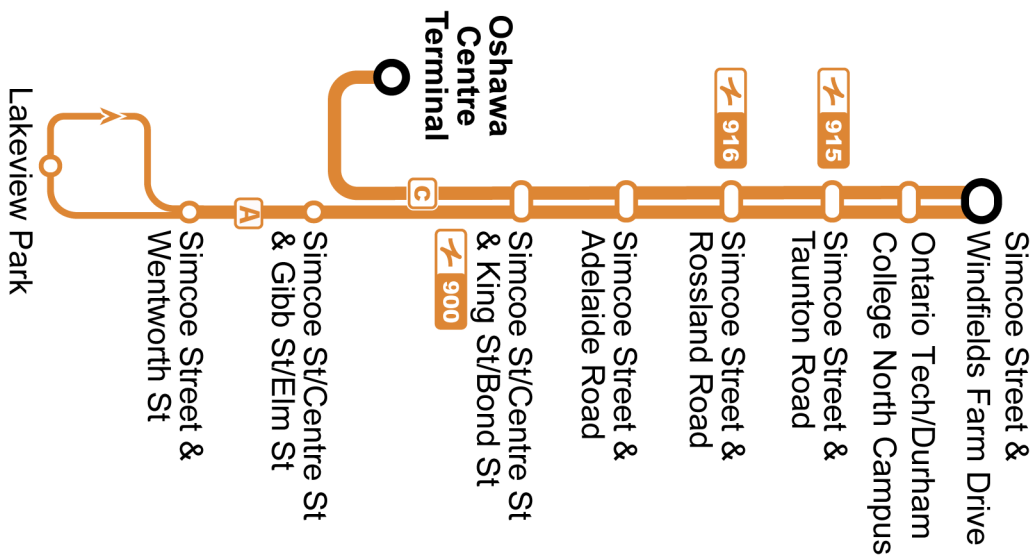

Additional overnight service is available on Blue Night Routes N1 and N2.

Dashes indicate the stop is not served by a trip. Trip notes are indicated by a letter or symbol and explained at the bottom of each timetable. Schedule times are shown in 24-hour clock. If you require this information in an accessible format, please contact Customer Service at 1-866-247-0055. See [durhamregiontransit.com](http://durhamregiontransit.com) for more information.

**A** Windfields Farm Drive to Lakeview & Ritson  
**C** Windfields Farm Drive to Oshawa Centre