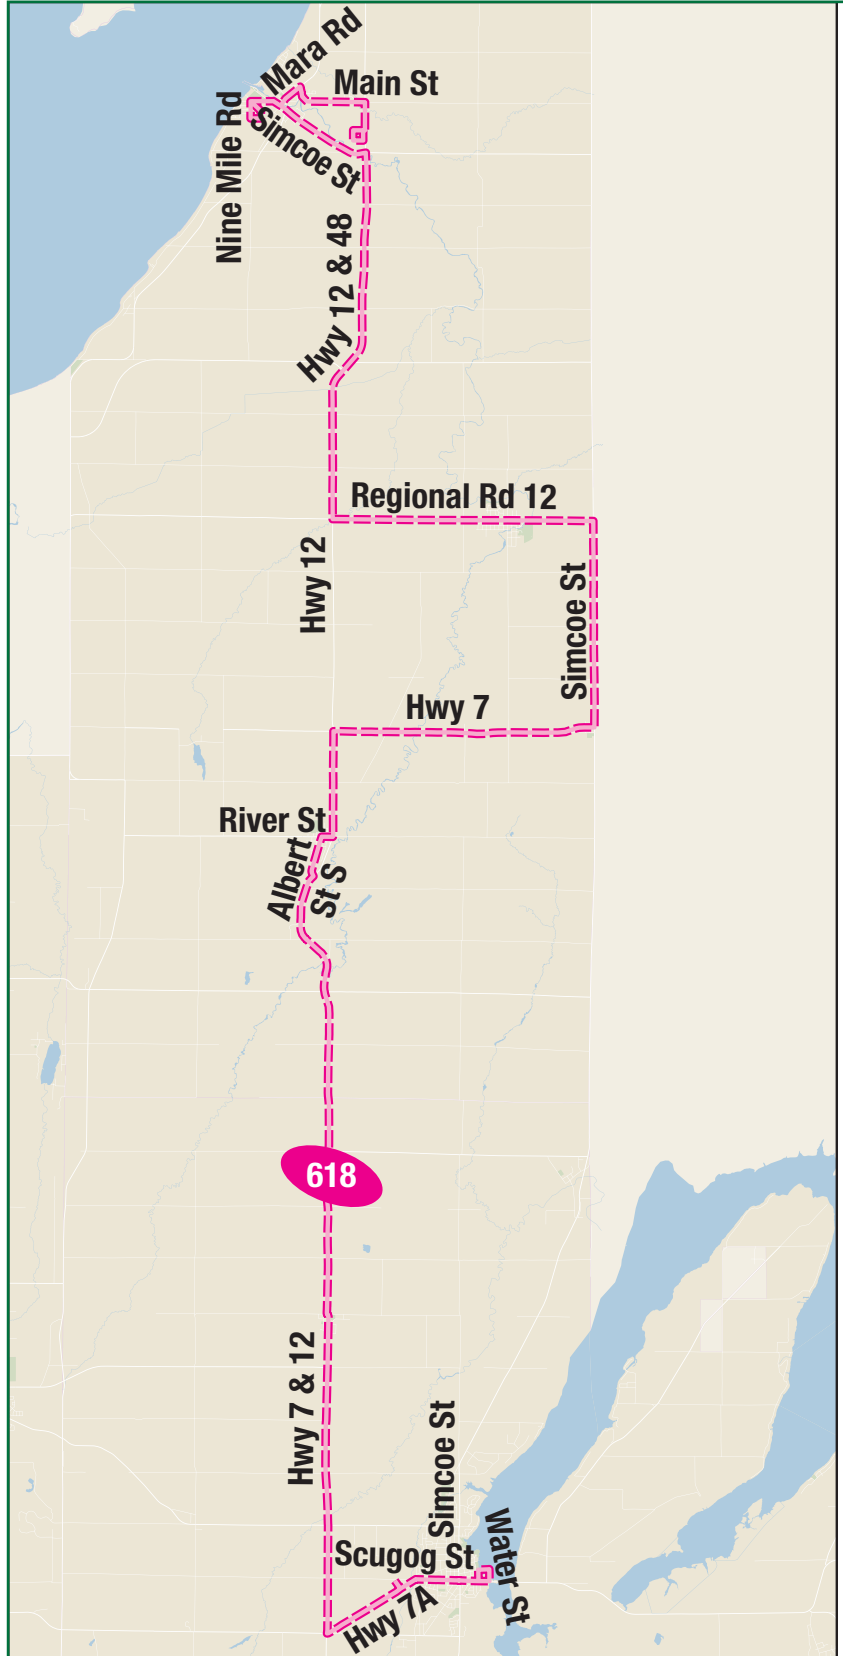

**Reading the schedule**

Dashes indicate the stop is not served by a trip.

Trip notes are indicated by a letter or symbol and explained at the bottom of each timetable.

Schedule times are shown in 24-hour clock.

Weekday										North
Simcoe Northbound @ Commencement <b>Stop #697</b>	Curtis Eastbound @ Port Perry Terminal Arrive <b>Stop #2491</b>	Curtis Eastbound @ Port Perry Terminal Depart <b>Stop #2491</b>	Highway 7A Westbound @ Smart Centres Port Perry <b>Stop #3300</b>	Albert Northbound @ River <b>Stop #94308</b>	Cameron Westbound @ Laidlaw <b>Stop #94310</b>	Simcoe Westbound @ Mara <b>Stop #94312</b>	Northbound @ 75 9 Mile Road <b>Stop #94315</b>	Simcoe Eastbound @ Mara <b>Stop #94313</b>	Southbound @ 30 Beaver <b>Stop #94316</b>	
-	-	07:30	07:32	07:57	08:11	08:31	08:33	08:35	08:43	
-	-	09:00	09:02	09:27	09:41	10:01	10:03	10:05	10:13	
11:06	11:33	11:35	11:37	12:02	12:16	12:36	12:38	12:40	12:48	
12:36	13:03	13:05	13:07	13:32	13:46	14:06	14:08	14:10	14:18	
-	-	14:35	14:37	15:02	15:16	15:36	15:38	15:40	15:48	
-	-	16:05	16:07	16:32	16:46	17:06	17:08	17:10	17:18	
17:06	17:33	17:35	17:37	18:02	18:16	18:36	18:38	18:40	18:48	
18:36	19:03	19:05	19:07	19:32	19:46	20:06	20:08	20:10	20:18	