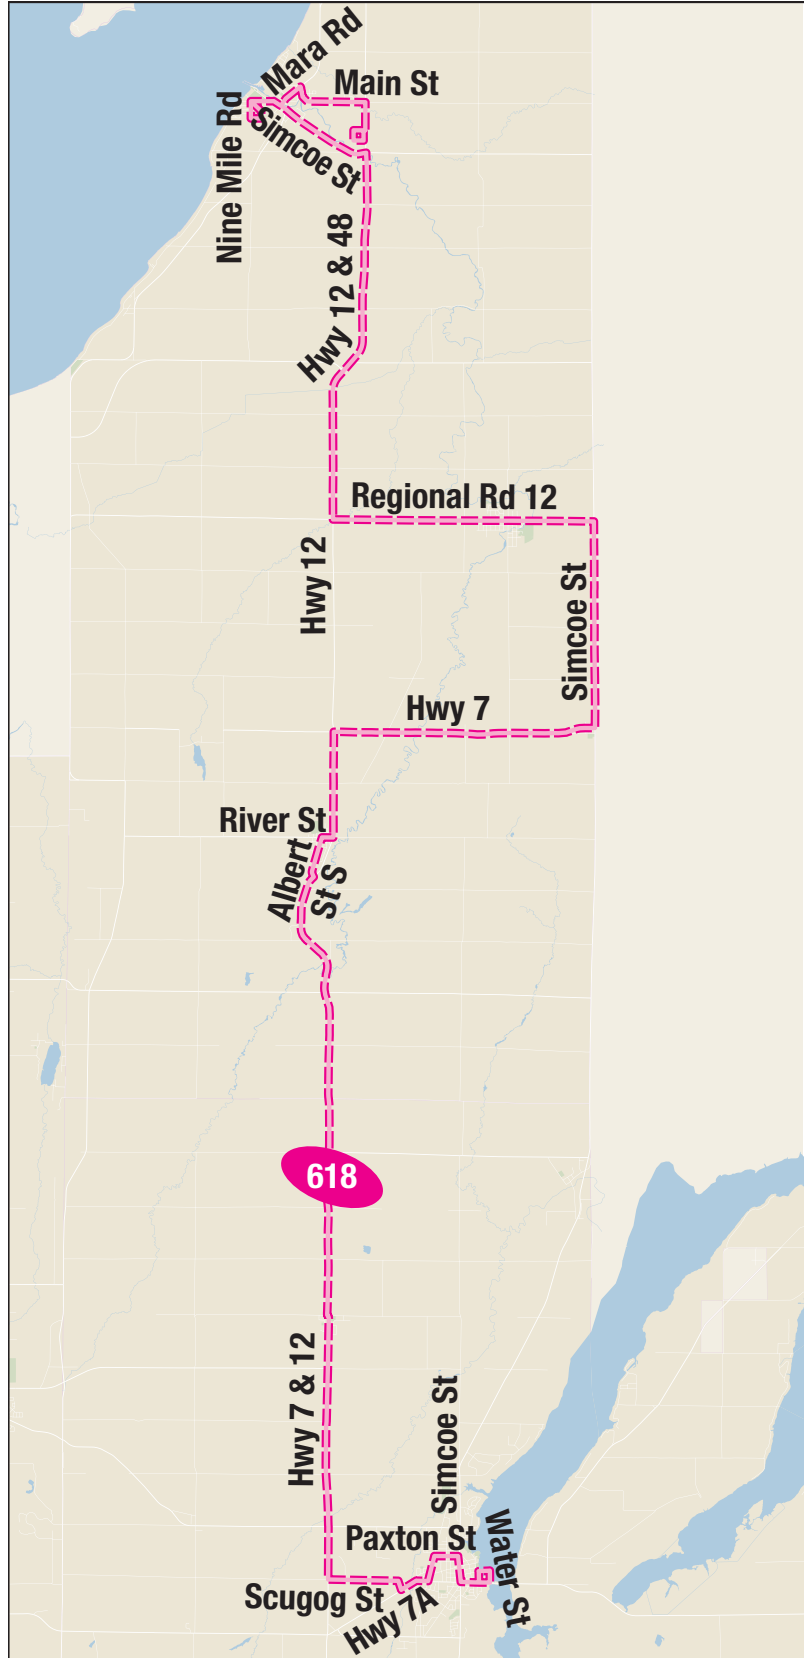

Dashes indicate the stop is not served by a trip.

Trip notes are indicated by a letter or symbol and explained at the bottom of each timetable.

Schedule times are shown in 24-hour clock.

Weekday											North
Simcoe Northbound @ Elm St Stop #672	Simcoe Northbound @ Parkwood (Lakeridge Health Oshawa) Stop #680	Simcoe Northbound @ Commencement Stop #697	Curts Eastbound @ Port Perry Terminal Arrive Stop #2491	Curts Eastbound @ Port Perry Terminal Depart Stop #2491	Highway 7A Westbound @ Smart Centres Port Perry Stop #3300	Albert Northbound @ River Stop #94308	Cameron Westbound @ Laidlaw Stop #94310	Simcoe Westbound @ Mara Stop #94312	Northbound @ 75 9 Mile Road Stop #94315	Simcoe Eastbound @ Mara Stop #94313	Southbound @ 30 Beaver Stop #94316
-	-	-	-	06:00	06:11	06:34	06:49	07:09	07:11	07:13	07:21
-	-	-	-	07:30	07:41	08:04	08:19	08:39	08:41	08:43	08:51
-	-	-	-	09:00	09:11	09:34	09:49	10:09	10:11	10:13	10:21
-	-	11:09	11:38	11:41	11:52	12:15	12:30	12:50	12:52	12:54	13:02
-	-	12:39	13:08	13:11	13:22	13:45	14:00	14:20	14:22	14:24	14:32
-	-	-	-	14:42	14:53	15:16	15:31	15:51	15:53	15:55	16:03
-	-	-	-	16:15	16:26	16:49	17:04	17:24	17:26	17:28	17:36
17:05	17:10	17:23	17:52	17:55	18:06	18:29	18:44	19:04	19:06	19:08	19:16
18:35	18:40	18:53	19:22	19:25	19:36	19:59	20:14	20:34	20:36	20:38	20:46