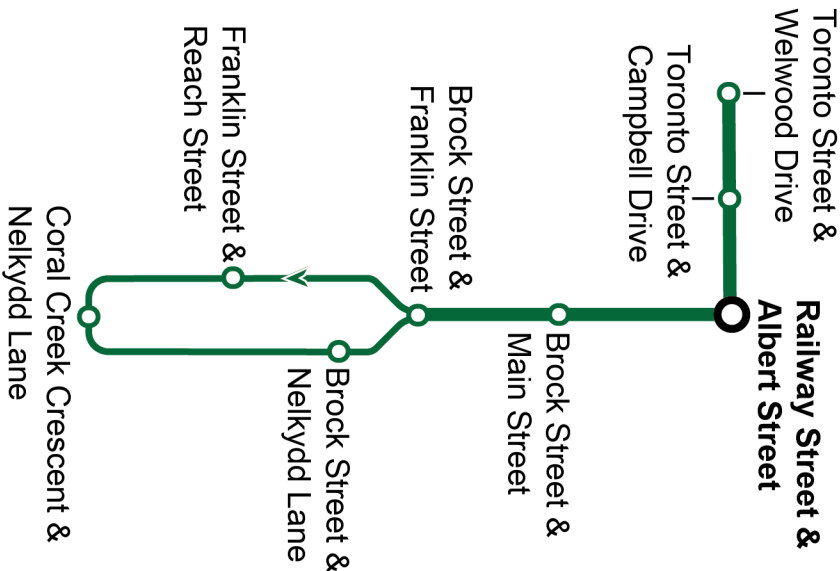


 On Demand service is available at select stops on this route when scheduled bus service is not operating. See [DurhamRegionTransit.com](http://DurhamRegionTransit.com) for more information.

Dashes indicate the stop is not served by a trip. Trip notes are indicated by a letter or symbol and explained at the bottom of each timetable. Schedule times are shown in 24-hour clock. If you require this information in an accessible format, please contact Customer Service at 1-866-247-0055. See [durhamregiontransit.com](http://durhamregiontransit.com) for more information.

Weekday		Loop	
Railway Southbound @ Albert <b>Stop #93704</b>	6 Welwood <b>Stop #2416</b>	Brock Eastbound @ Main <b>Stop #3635</b>	Railway Southbound @ Albert <b>Stop #93704</b>
06:40	06:46	06:52	06:58
07:30	07:36	07:42	07:48
08:00	08:06	08:12	08:18
09:00	09:06	09:12	09:18
09:30	09:36	09:42	09:48
10:30	10:36	10:42	10:48
11:00	11:06	11:12	11:18
12:00	12:06	12:12	12:18
12:30	12:36	12:42	12:48
13:30	13:36	13:42	13:48
14:00	14:06	14:12	14:18
15:00	15:06	15:12	15:18
15:30	15:36	15:42	15:48
16:30	16:36	16:42	16:48
17:00	17:06	17:12	17:18
17:30	17:36	17:42	17:48
18:00	18:06	18:12	18:18
18:30	18:36	18:42	18:48
19:00	19:06	19:12	19:18
19:30	19:36	19:42	19:48
20:00	20:06	20:12	20:18
20:30	20:36	20:42	20:48
21:00	21:06	21:12	21:18

Saturday & Sunday Loop			
Railway Southbound @ Albert <b>Stop #93704</b>	6 Welwood <b>Stop #2416</b>	Brock Eastbound @ Main <b>Stop #3635</b>	Railway Southbound @ Albert <b>Stop #93704</b>
-	07:13	07:19	07:25
08:00	08:06	08:12	08:18
08:30	08:36	08:42	08:48
09:30	09:36	09:42	09:48
10:00	10:06	10:12	10:18
11:00	11:06	11:12	11:18
11:30	11:36	11:42	11:48
12:30	12:36	12:42	12:48
13:00	13:06	13:12	13:18
14:00	14:06	14:12	14:18
14:30	14:36	14:42	14:48
15:30	15:36	15:42	15:48
16:00	16:06	16:12	16:18
17:00	17:06	17:12	17:18
17:30	17:36	17:42	17:48
18:30	18:36	18:42	18:48
19:00	19:06	19:12	19:18
20:00	20:06	20:12	20:18
20:30	20:36	20:42	20:48