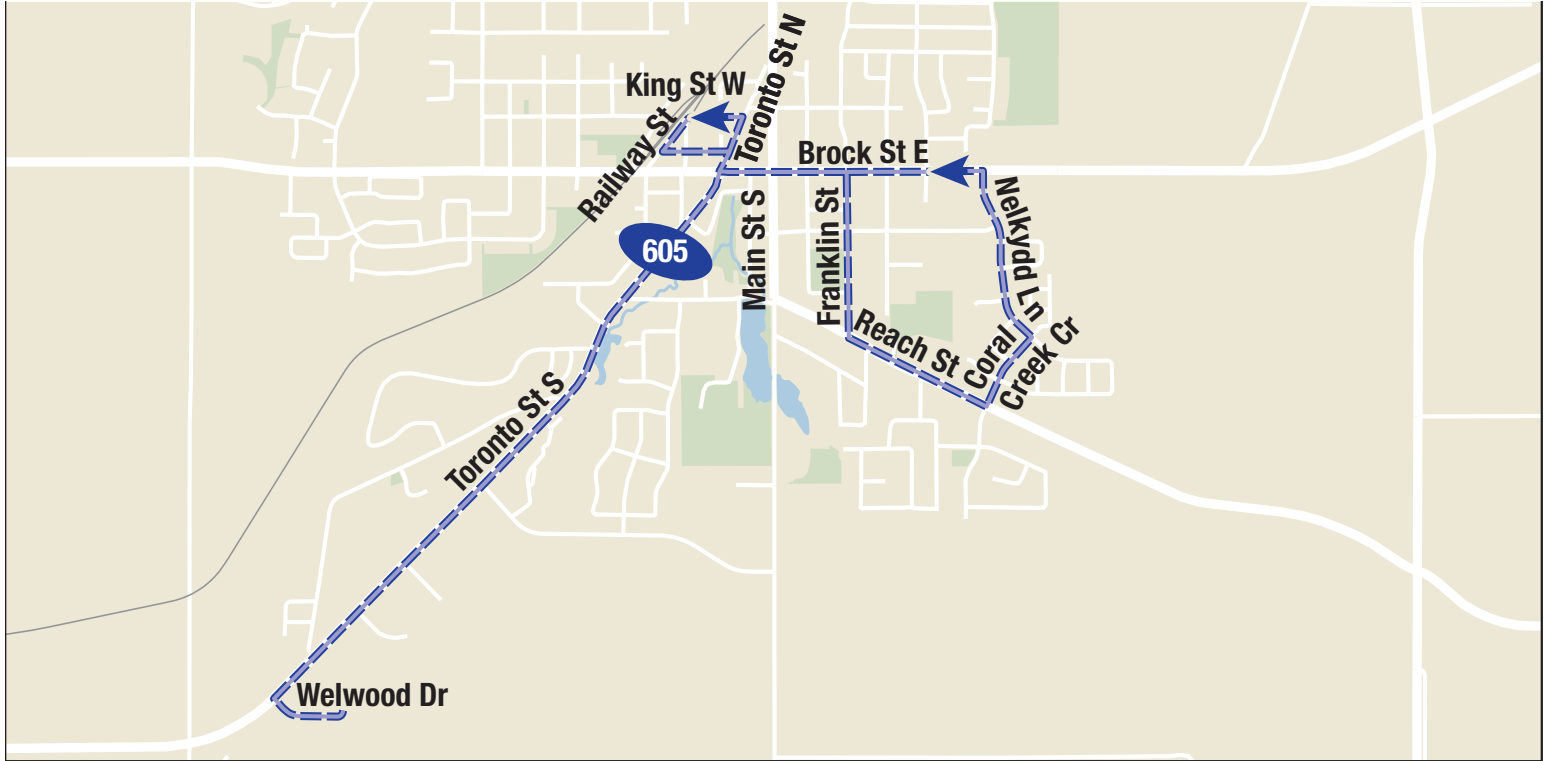

Effective May 5, 2025

Visit DurhamRegionTransit.com

Get schedules, fare information, service alerts and more.

Find us on social media

Find Durham Region Transit on Facebook, Instagram, and X.

If you require this information in an accessible format, please contact Customer Service at 1-866-247-0055.

Speak with us

Call 1-866-247-0055.

Download public transit apps

Download the DRT On Demand or Transit App to plan trips.

Reading the schedule

Dashes indicate the stop is not served by a trip.

Trip notes are indicated by a letter or symbol and explained at the bottom of each timetable.

Schedule times are shown in 24-hour clock.

Weekday		Loop	
Railway Southbound @ Albert Stop #93704	6 Welwood Stop #2416	Brock Eastbound @ Main Stop #3635	Railway Southbound @ Albert Stop #93704
06:36	06:44	06:52	07:00
07:30	07:38	07:46	07:54
08:00	08:08	08:16	08:24
09:00	09:08	09:16	09:24
09:30	09:38	09:46	09:54
10:30	10:38	10:46	10:54
11:00	11:08	11:16	11:24
12:00	12:08	12:16	12:24
12:30	12:38	12:46	12:54
13:30	13:38	13:46	13:54
14:00	14:08	14:16	14:24
15:00	15:08	15:16	15:24
15:30	15:38	15:46	15:54
16:35	16:43	16:51	16:59
17:05	17:13	17:21	17:29
18:05	18:13	18:21	18:29
18:35	18:43	18:51	18:59
19:35	19:43	19:51	19:59
20:05	20:13	20:21	20:29
21:05	21:13	21:21	21:29
21:35	21:43	21:51	21:59

Saturday & Sunday Loop			
Railway Southbound @ Albert Stop #93704	6 Welwood Stop #2416	Brock Eastbound @ Main Stop #3635	Railway Southbound @ Albert Stop #93704
-	07:03	07:11	07:19
07:50	07:58	08:06	08:14
08:20	08:28	08:36	08:44
09:20	09:28	09:36	09:44
09:50	09:58	10:06	10:14
10:50	10:58	11:06	11:14
11:20	11:28	11:36	11:44
12:20	12:28	12:36	12:44
12:50	12:58	13:06	13:14
13:50	13:58	14:06	14:14
14:20	14:28	14:36	14:44
15:20	15:28	15:36	15:44
15:50	15:58	16:06	16:14
16:50	16:58	17:06	17:14
17:20	17:28	17:36	17:44
18:20	18:28	18:36	18:44
18:50	18:58	19:06	19:14