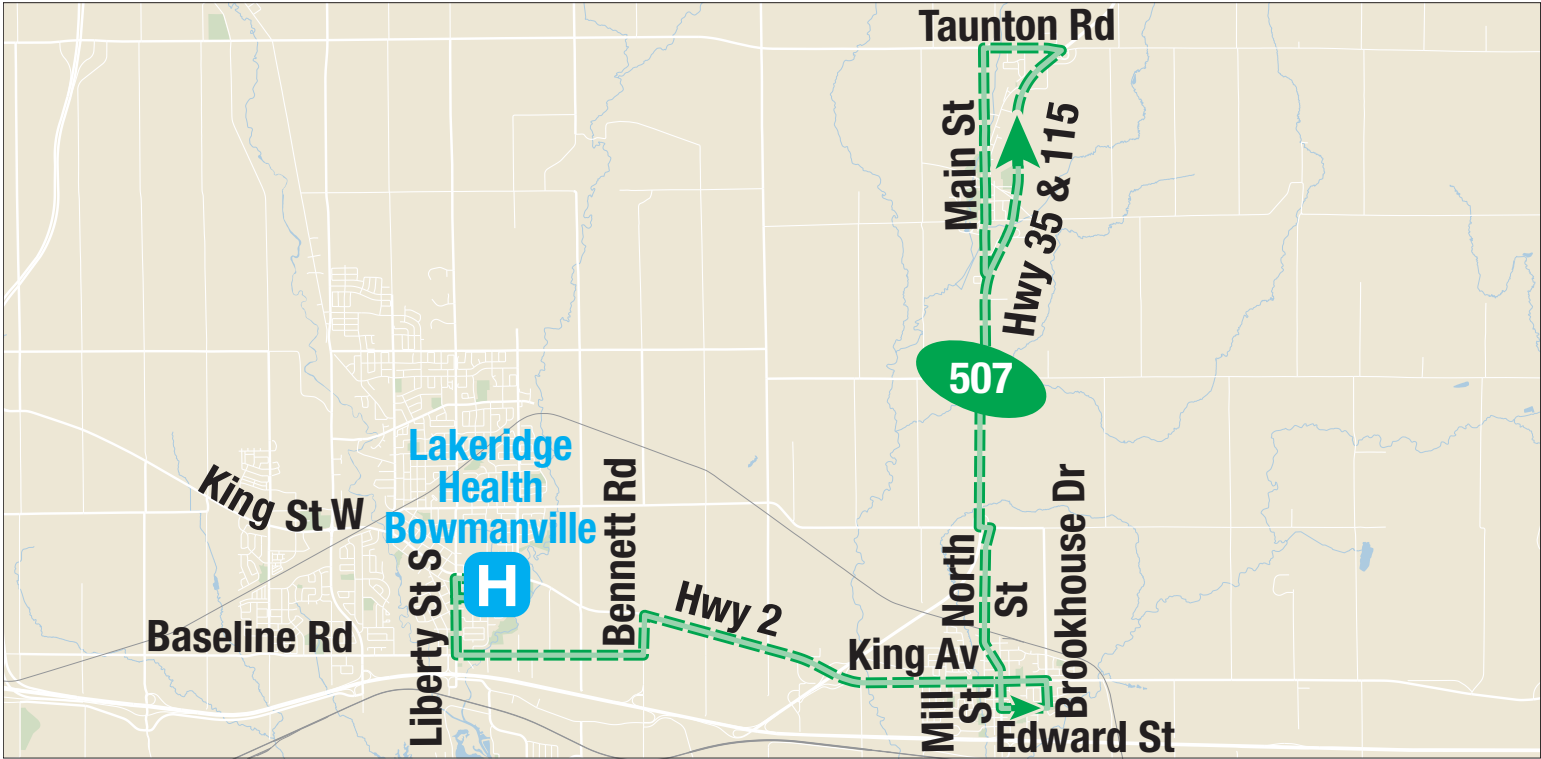

Effective May 5, 2025

Visit DurhamRegionTransit.com
Get schedules, fare information, service alerts and more.

Find us on social media
Find Durham Region Transit on Facebook, Instagram, and X.

If you require this information in an accessible format, please contact Customer Service at 1-866-247-0055.

Schedule times are shown in 24-hour clock.

Weekday				East
Simpson Northbound @ King Stop #1498	Mill Southbound @ King Ave Stop #94241	Mill Northbound @ King Ave Stop #1408	Main Southbound @ Millson Hill Stop #1395	Main Southbound @ Winter Stop #93533
07:27	07:39	07:43	07:55	07:59
16:00	16:14	16:20	16:31	16:34
17:00	17:14	17:20	17:31	17:34
18:00	18:14	18:20	18:31	18:34
19:00	19:12	19:16	19:28	19:31

Weekday				West
Main Southbound @ Millson Hill Stop #1395	Main Southbound @ Winter Stop #93533	Mill Southbound @ King Ave Stop #94241	Simpson Northbound @ King Stop #1498	
05:55	05:59	06:06	06:26	
06:55	06:59	07:06	07:26	
07:55	07:59	08:06	08:26	
16:31	16:34	16:41	17:01	
17:31	17:34	17:41	18:01	
18:31	18:34	18:41	19:01	

Connections

At Simpson and King:

- Some westbound trips continue as Route 902.
- Some eastbound Route 902 trips continue as Route 507.

Consult a trip planner or Customer Service for more information.