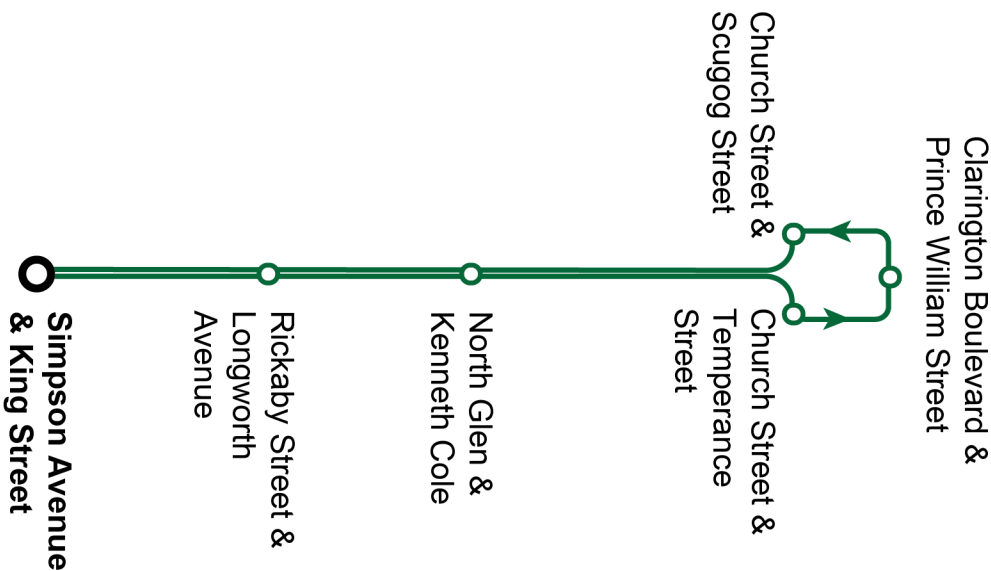

Dashes indicate the stop is not served by a trip. Trip notes are indicated by a letter or symbol and explained at the bottom of each timetable. Schedule times are shown in 24-hour clock. If you require this information in an accessible format, please contact Customer Service at 1-866-247-0055. See [durhamregiontransit.com](http://durhamregiontransit.com) for more information.

Sunday						West
Simpson Northbound @ King <b>Stop #1498</b>	Longworth Westbound @ Rickaby <b>Stop #3251</b>	North Glen Eastbound @ Kenneth Cole <b>Stop #94127</b>	Church Eastbound @ Temperance Arrival <b>Stop #1480</b>	Churchbound @ Temperance Departure <b>Stop #1480</b>	Stevens @ Clarington Blvd <b>Stop #90025</b>	Clarington Southbound @ Prince William <b>Stop #1504</b>
09:27	09:34	09:41	09:47	09:51	10:00	10:02
09:57	10:04	10:11	10:17	10:21	10:30	10:32
10:27	10:34	10:41	10:47	10:51	11:00	11:02
10:56	11:03	11:10	11:16	11:20	11:29	11:31
11:26	11:33	11:40	11:46	11:50	11:59	12:01
11:56	12:03	12:10	12:16	12:20	12:29	12:31
12:26	12:33	12:40	12:46	12:50	12:59	13:01
12:56	13:03	13:10	13:16	13:20	13:29	13:31
13:26	13:33	13:40	13:46	13:50	13:59	14:01
13:56	14:03	14:10	14:16	14:20	14:29	14:31
14:26	14:33	14:40	14:46	14:50	14:59	15:01
14:56	15:03	15:10	15:16	15:20	15:29	15:31
15:26	15:33	15:40	15:46	15:50	15:59	16:01
15:56	16:03	16:10	16:16	16:20	16:29	16:31
16:26	16:33	16:40	16:46	16:50	16:59	17:01
16:56	17:03	17:10	17:16	17:20	17:29	17:31
17:27	17:34	17:41	17:47	17:51	18:00	18:02
17:57	18:04	18:11	18:17	18:21	18:30	18:32
18:27	18:34	18:41	18:47	18:51	19:00	19:02
18:57	19:04	19:11	19:17	19:21	19:30	19:32
19:27	19:34	19:41	19:47	19:51	20:00	20:02