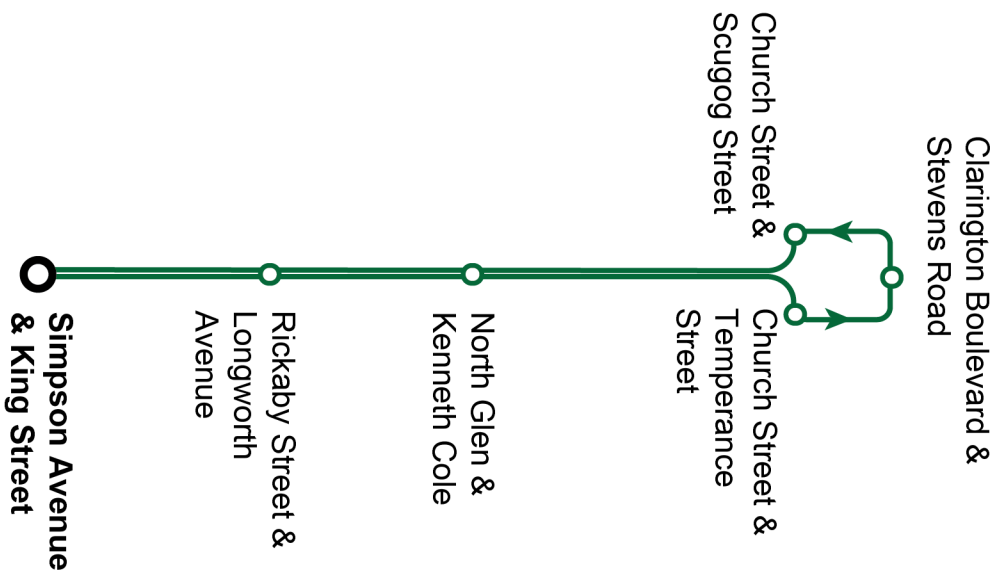

Dashes indicate the stop is not served by a trip. Trip notes are indicated by a letter or symbol and explained at the bottom of each timetable. Schedule times are shown in 24-hour clock. If you require this information in an accessible format, please contact Customer Service at 1-866-247-0055. See [durhamregiontransit.com](http://durhamregiontransit.com) for more information.

Saturday and Sunday						West
Simpson Northbound @ King <b>Stop #1498</b>	Longworth Westbound @ Rickaby <b>Stop #3251</b>	Nortglen Eastbound @ Kenneth <b>Stop # 92147</b>	Church Eastbound @ Temperance - Arrive <b>Stop #1480</b>	Church Eastbound @ Temperance Depart <b>Stop #1480</b>	Clarrington Blvd Southbound @ Stevens <b>Stop #3347</b>	Clarrington Blvd Southbound @ Prince William <b>Stop #1504</b>
09:32	09:39	09:46	09:52	09:56	10:05	10:07
10:02	10:09	10:16	10:22	10:26	10:35	10:37
10:32	10:39	10:46	10:52	10:56	11:05	11:07
11:01	11:08	11:15	11:21	11:25	11:34	11:36
11:31	11:38	11:45	11:51	11:55	12:04	12:06
12:01	12:08	12:15	12:21	12:25	12:34	12:36
12:31	12:38	12:45	12:51	12:55	13:04	13:06
13:01	13:08	13:15	13:21	13:25	13:34	13:36
13:31	13:38	13:45	13:51	13:55	14:04	14:06
14:01	14:08	14:15	14:21	14:25	14:34	14:36
14:31	14:38	14:45	14:51	14:55	15:04	15:06
15:01	15:08	15:15	15:21	15:25	15:34	15:36
15:31	15:38	15:45	15:51	15:55	16:04	16:06
16:01	16:08	16:15	16:21	16:25	16:34	16:36
16:31	16:38	16:45	16:51	16:55	17:04	17:06
17:01	17:08	17:15	17:21	17:25	17:34	17:36
17:32	17:39	17:46	17:52	17:56	18:05	18:07
18:02	18:09	18:16	18:22	18:26	18:35	18:37
18:32	18:39	18:46	18:52	18:56	19:05	19:07
19:02	19:09	19:16	19:22	19:26	19:35	19:37
19:32	19:39	19:46	19:52	19:56	20:05	20:07