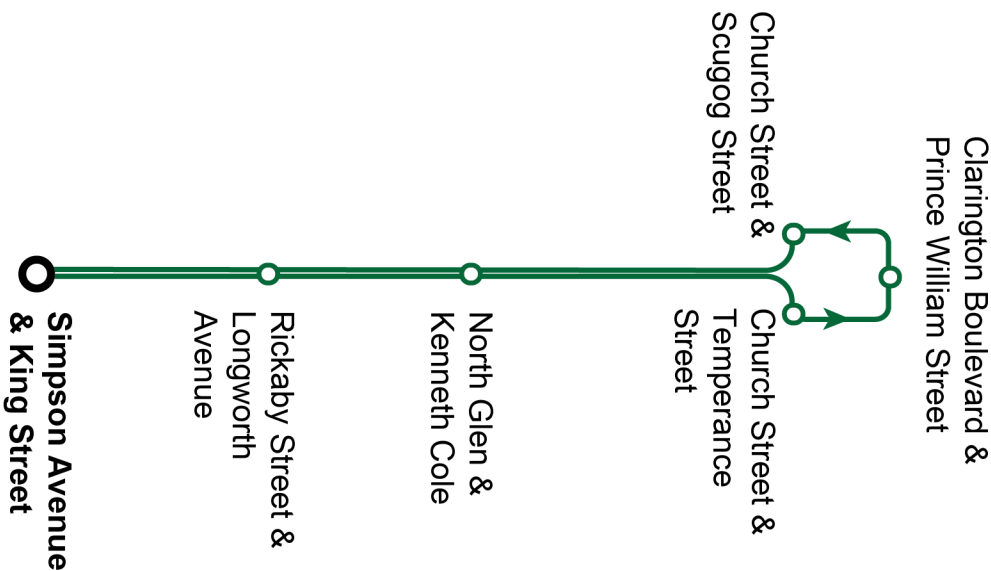

Dashes indicate the stop is not served by a trip. Trip notes are indicated by a letter or symbol and explained at the bottom of each timetable. Schedule times are shown in 24-hour clock. If you require this information in an accessible format, please contact Customer Service at 1-866-247-0055. See durhamregiontransit.com for more information.

Saturday and Sunday						West
Simpson @ King Stop #1498	Longworth @ Rickaby Stop #3251	Northglen @ Kenneth Stop # 92147	Church @ Temperance - Arrive Stop #1480	Church @ Temperance Depart Stop #1480	Stevens @ Clarington Boulevard Stop #90025	Clarington Boulevard @ Prince William Stop #1504
09:32	09:39	09:46	09:52	09:56	10:05	10:07
10:02	10:09	10:16	10:22	10:26	10:35	10:37
10:32	10:39	10:46	10:52	10:56	11:05	11:07
11:01	11:08	11:15	11:21	11:25	11:34	11:36
11:31	11:38	11:45	11:51	11:55	12:04	12:06
12:01	12:08	12:15	12:21	12:25	12:34	12:36
12:31	12:38	12:45	12:51	12:55	13:04	13:06
13:01	13:08	13:15	13:21	13:25	13:34	13:36
13:31	13:38	13:45	13:51	13:55	14:04	14:06
14:01	14:08	14:15	14:21	14:25	14:34	14:36
14:31	14:38	14:45	14:51	14:55	15:04	15:06
15:01	15:08	15:15	15:21	15:25	15:34	15:36
15:31	15:38	15:45	15:51	15:55	16:04	16:06
16:01	16:08	16:15	16:21	16:25	16:34	16:36
16:31	16:38	16:45	16:51	16:55	17:04	17:06
17:01	17:08	17:15	17:21	17:25	17:34	17:36
17:32	17:39	17:46	17:52	17:56	18:05	18:07
18:02	18:09	18:16	18:22	18:26	18:35	18:37
18:32	18:39	18:46	18:52	18:56	19:05	19:07
19:02	19:09	19:16	19:22	19:26	19:35	19:37
19:32	19:39	19:46	19:52	19:56	20:05	20:07