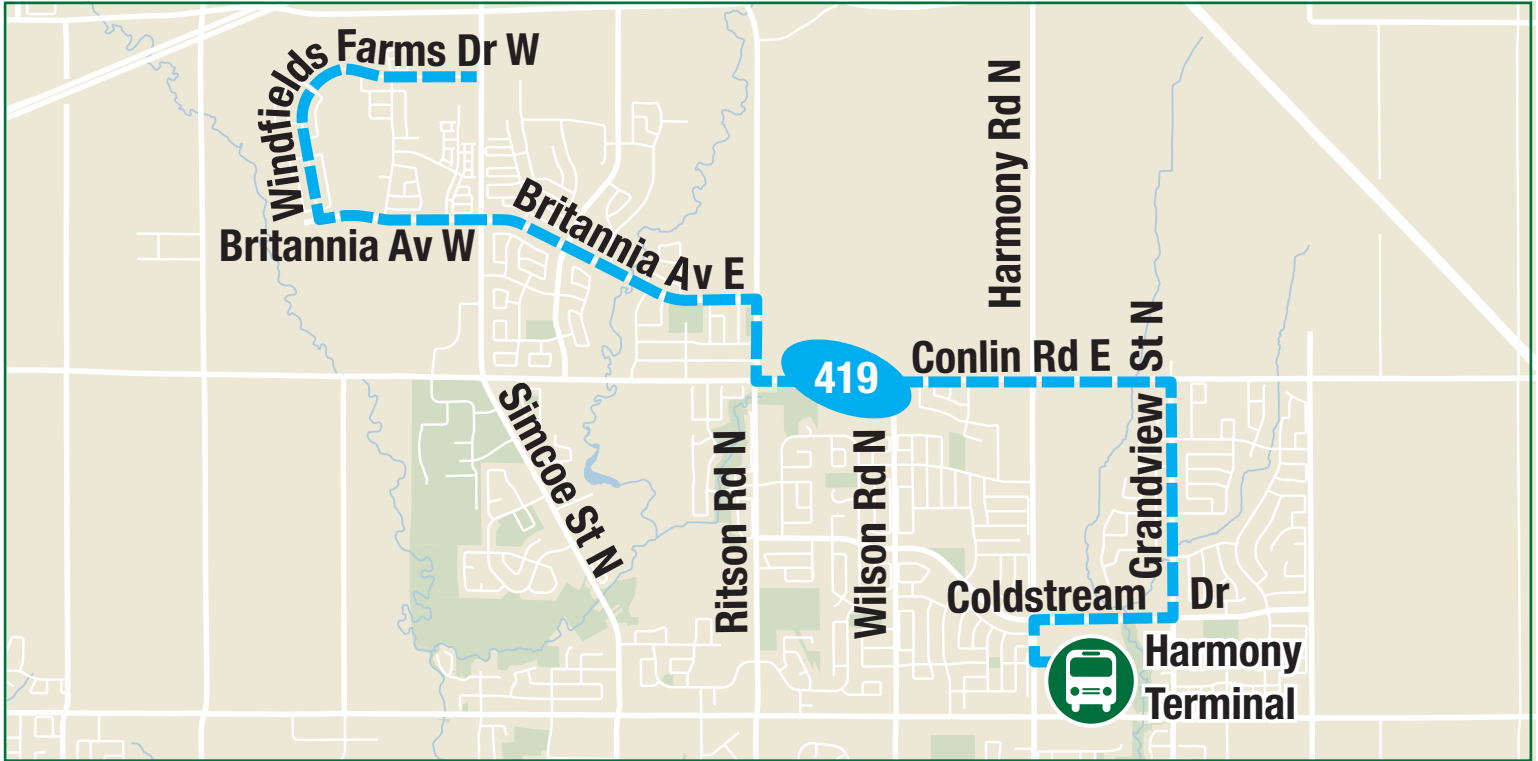

Effective May 5, 2025