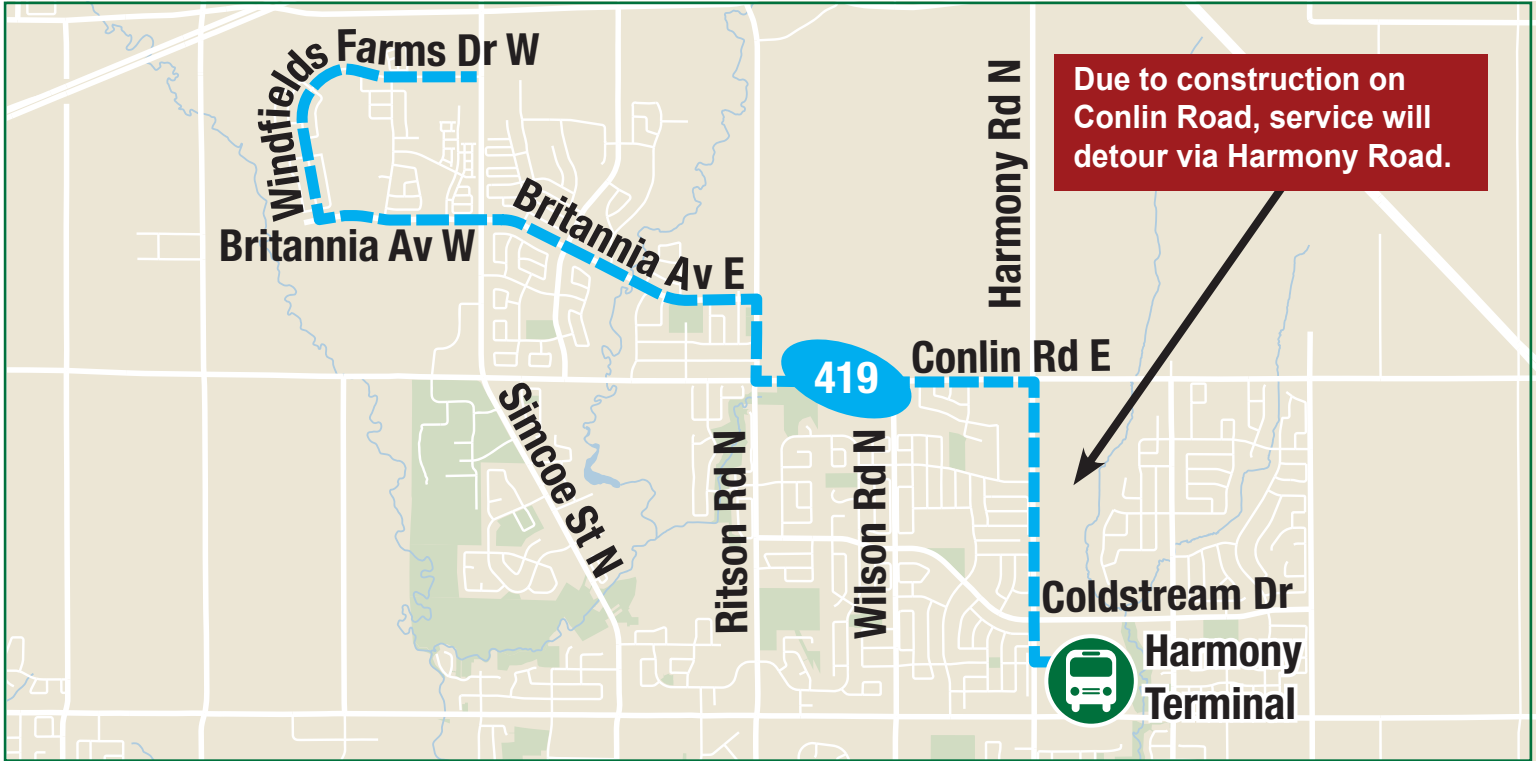

Effective May 5, 2025