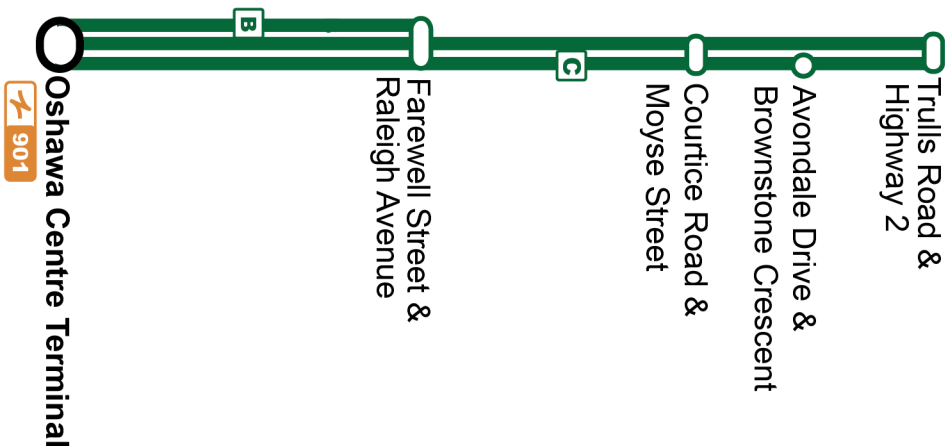

Weekday		East		
Oshawa Centre Terminal <b>Stop #2595</b>	Farewell Northbound @ Raleigh <b>Stop #3114</b>	Avondale Southbound @ Brownstone <b>Stop #1229</b>	Courtfice Northbound @ Moyse <b>Stop #93323</b>	Trullis Southbound @ Durham Highway 2 <b>Stop #94042</b>
-	06:09	-	06:25	06:30
-	06:39	-	06:55	07:00
-	07:09	-	07:25	07:30
<b>C</b> 07:18	07:32	07:49	07:55	08:00
07:55	08:09	-	08:25	08:30
08:25	08:39	-	08:55	09:00
08:55	09:09	-	09:25	09:30
09:25	09:39	-	09:55	10:00
09:55	10:09	-	10:25	10:30
10:25	10:39	-	10:55	11:00
10:55	11:09	-	11:25	11:30
11:25	11:39	-	11:55	12:00
11:55	12:09	-	12:25	12:30
12:25	12:39	-	12:55	13:00
12:55	13:09	-	13:25	13:30
13:25	13:39	-	13:55	14:00
<b>C</b> 13:51	14:05	14:22	14:28	14:33
14:25	14:39	-	14:55	15:00
14:55	15:09	-	15:25	15:30
15:25	15:39	-	15:55	16:00
15:55	16:09	-	16:25	16:30
16:25	16:39	-	16:55	17:00
16:55	17:09	-	17:25	17:30
17:25	17:39	-	17:55	18:00
17:55	18:09	-	18:25	18:30
<b>B</b> 18:25	18:39	-	-	-
<b>B</b> 18:55	19:09	-	-	-
<b>B</b> 19:25	19:39	-	-	-
<b>B</b> 19:55	20:09	-	-	-
<b>B</b>	To Farewell & Raleigh			
<b>C</b>	via Avondale Drive			

Sunday		East	
Oshawa Centre Terminal <b>Stop #2595</b>	Farewell Northbound @ Raleigh <b>Stop #3114</b>		
<b>B 10:23</b>	10:37		
<b>B 10:53</b>	11:07		
<b>B 11:23</b>	11:37		
<b>B 11:53</b>	12:07		
<b>B 12:23</b>	12:37		
<b>B 12:53</b>	13:07		
<b>B 13:23</b>	13:37		
<b>B 13:53</b>	14:07		
<b>B 14:23</b>	14:37		
<b>B 14:53</b>	15:07		
<b>B 15:23</b>	15:37		
<b>B 15:53</b>	16:07		
<b>B 16:23</b>	16:37		
<b>B 16:53</b>	17:07		
<b>B 17:23</b>	17:37		
<b>B 17:53</b>	18:07		
<b>B To Farewell &amp; Raleigh</b>			

Sunday		West	
Farewell Southbound @ Raleigh <b>Stop #1119</b>	Oshawa Centre Terminal <b>Stop #2595</b>		
10:08	10:22		
10:38	10:52		
11:08	11:22		
11:38	11:52		
12:08	12:22		
12:38	12:52		
13:08	13:22		
13:38	13:52		
14:08	14:22		
14:38	14:52		
15:08	15:22		
15:38	15:52		
16:08	16:22		
16:38	16:52		
17:08	17:22		
17:38	17:52		