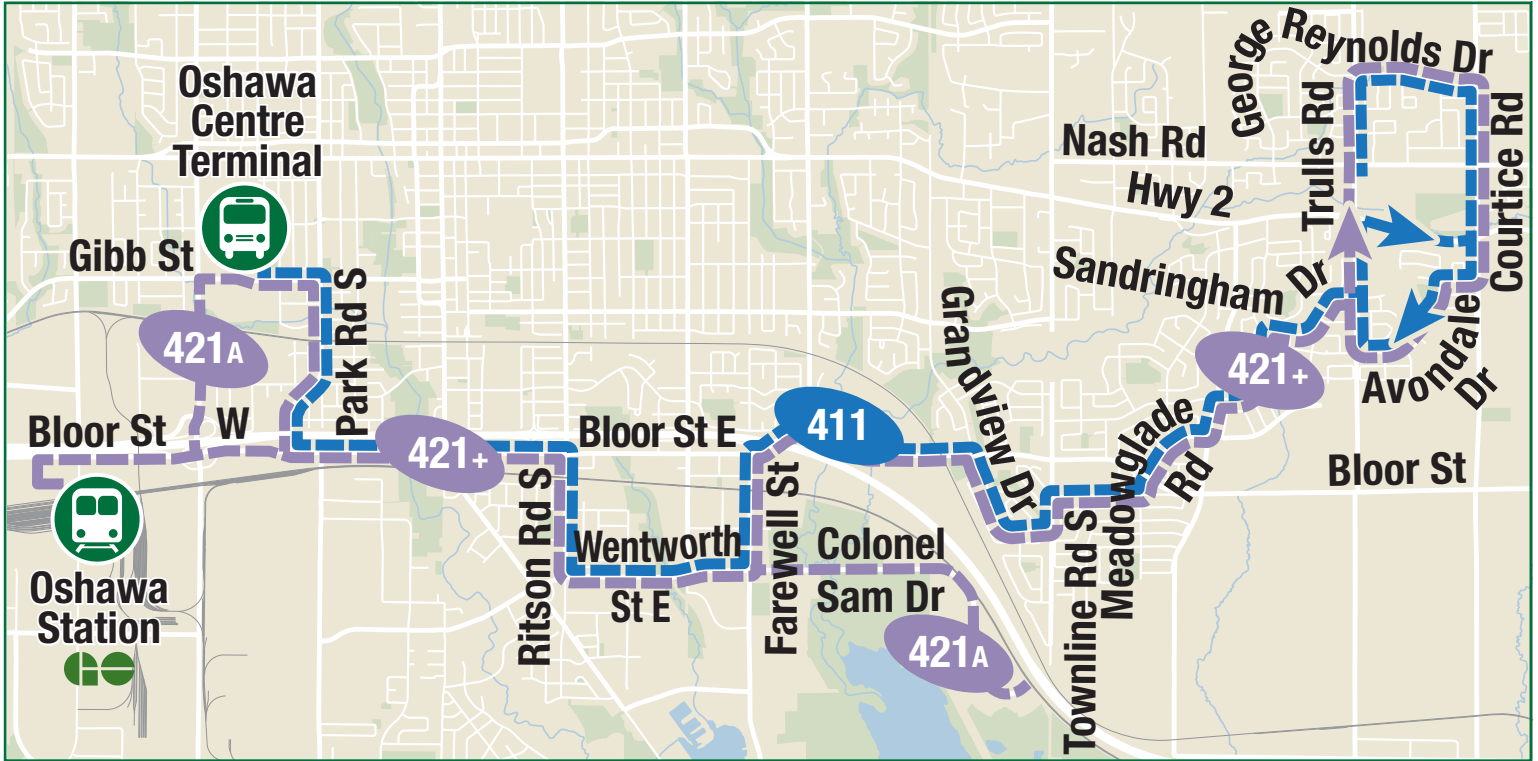

Effective May 5, 2025