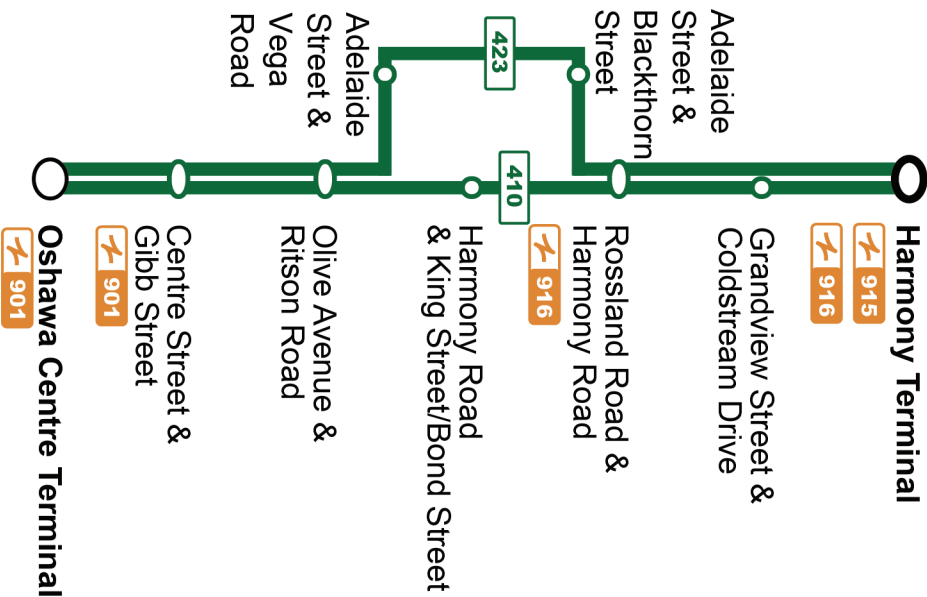

Trip notes are indicated by a letter or symbol and explained at the bottom of each timetable. Schedule times are shown in 24-hour clock. If you require this information in an accessible format, please contact Customer Service at 1-866-247-0055. See [durhamregiontransit.com](http://durhamregiontransit.com) for more information.