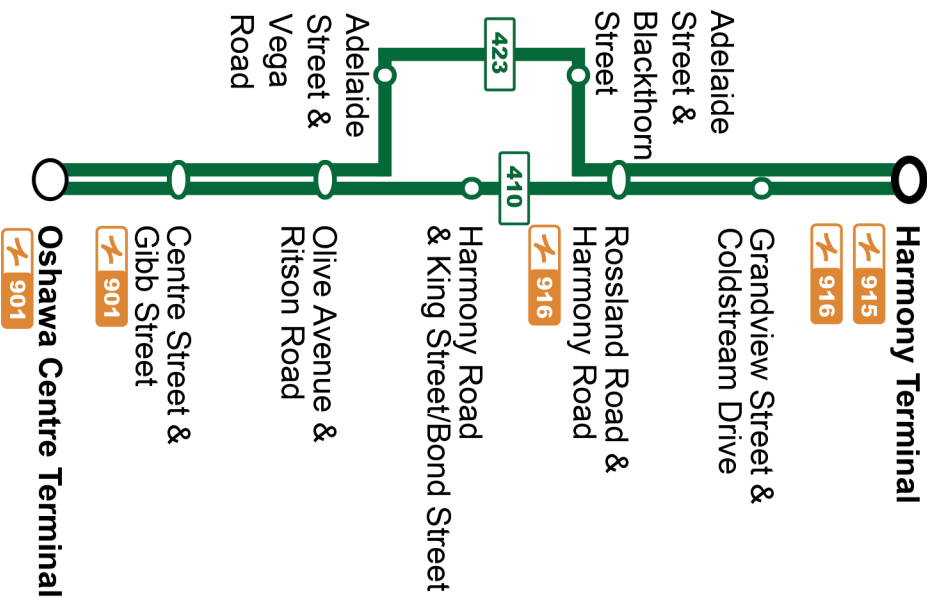

On Demand service is available at select stops on this route when scheduled bus service is not operating. See DurhamRegionTransit.com for more information.

Service is available 24 hours a day. See DurhamRegionTransit.com for more information.

Trip notes are indicated by a letter or symbol and explained at the bottom of each timetable. Schedule times are shown in 24-hour clock. If you require this information in an accessible format, please contact Customer Service at 1-866-247-0055. See durhamregiontransit.com for more information.

410 / 423
Effective October 21, 2024