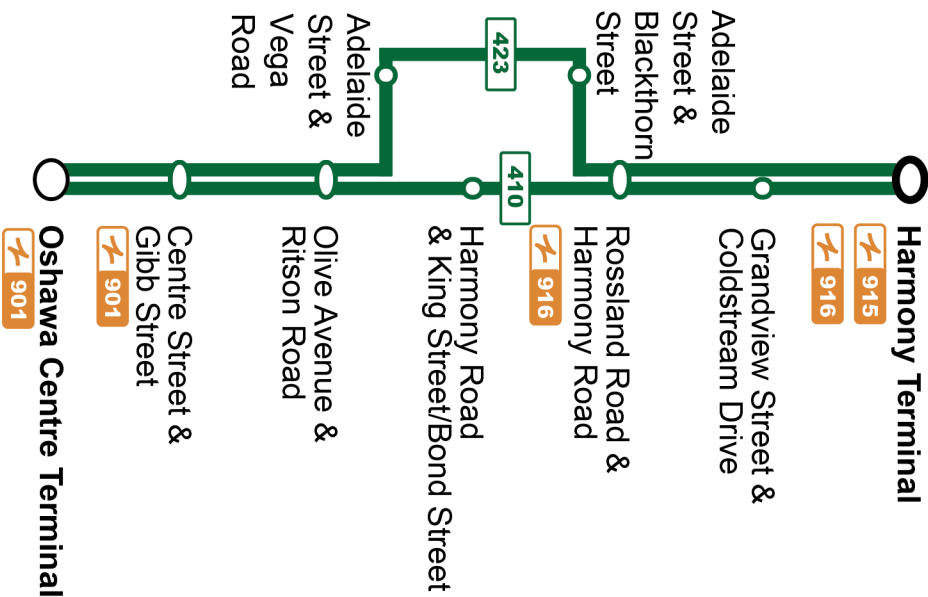

On Demand service is available at select stops on this route when scheduled bus service is not operating. See DurhamRegionTransit.com for more information.

Service is available 24 hours a day. See DurhamRegionTransit.com for more information.

Trip notes are indicated by a letter or symbol and explained at the bottom of each timetable. Schedule times are shown in 24-hour clock. If you require this information in an accessible format, please contact Customer Service at 1-866-247-0055. See durhamregiontransit.com for more information.

DurhamRegion Transit

410 / 423

Effective September 5, 2023