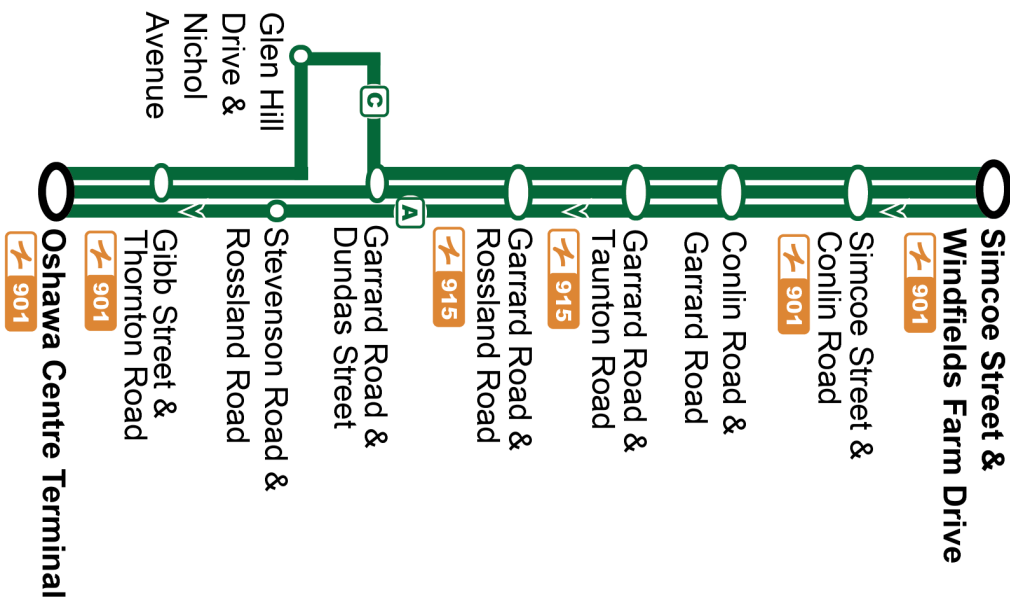

Service is available 24 hours a day. See [DurhamRegionTransit.com](http://DurhamRegionTransit.com) for more information.

Dashes indicate the stop is not served by a trip. Trip notes are indicated by a letter or symbol and explained at the bottom of each timetable. Schedule times are shown in 24-hour clock. If you require this information in an accessible format, please contact Customer Service at 1-866-247-0055. See [durhamregiontransit.com](http://durhamregiontransit.com) for more information.

Weekday		North					
Oshawa Centre Terminal Platform 1 <b>Stop #2595</b>		155 Glen Hill <b>Stop #449</b>	Garrard Northbound @ Dundas <b>Stop #3416</b>	Garrard Northbound @ Rossland <b>Stop #352</b>	Garrard Northbound @ Griffen (Taunton) <b>Stop #93735</b>	Conlin Eastbound @ Founders <b>Stop #94199</b>	Windfields Farm & - Thoroughbred <b>Stop #3603</b>
06:43	-	06:52	06:56	06:59	07:06	07:10	
07:13	-	07:22	07:26	07:29	07:36	07:40	
07:43	-	07:52	07:56	07:59	08:06	08:10	
08:13	-	08:22	08:26	08:29	08:36	08:40	
08:43	-	08:52	08:56	08:59	09:06	09:10	
09:13	-	09:22	09:26	09:29	09:36	09:40	
09:43	-	09:52	09:56	09:59	10:06	10:10	
<b>C</b> 10:09	10:19	10:24	10:28	10:31	10:38	10:44	
10:43	-	10:52	10:56	10:59	11:06	11:10	
11:13	-	11:22	11:26	11:29	11:36	11:40	
11:43	-	11:52	11:56	11:59	12:06	12:10	
<b>C</b> 12:09	12:19	12:24	12:28	12:31	12:38	12:44	
12:43	-	12:52	12:56	12:59	13:06	13:10	
13:13	-	13:22	13:26	13:29	13:36	13:40	
13:43	-	13:52	13:56	13:59	14:06	14:10	
<b>C</b> 14:09	14:19	14:24	14:28	14:31	14:38	14:44	
14:43	-	14:52	14:56	14:59	15:06	15:10	
15:13	-	15:22	15:26	15:29	15:36	15:40	
15:43	-	15:52	15:56	15:59	16:06	16:10	
<b>C</b> 16:15	16:23	16:28	16:32	16:35	16:40	16:46	
16:43	-	16:52	16:56	16:59	17:06	17:10	
17:13	-	17:22	17:26	17:29	17:36	17:40	
17:43	-	17:52	17:56	17:59	18:06	18:10	
18:13	-	18:22	18:26	18:29	18:36	18:40	
18:43	-	18:52	18:56	18:59	19:06	19:10	
19:13	-	19:22	19:26	19:29	19:36	19:40	
<b>C - Via Glen Hill Drive</b>							