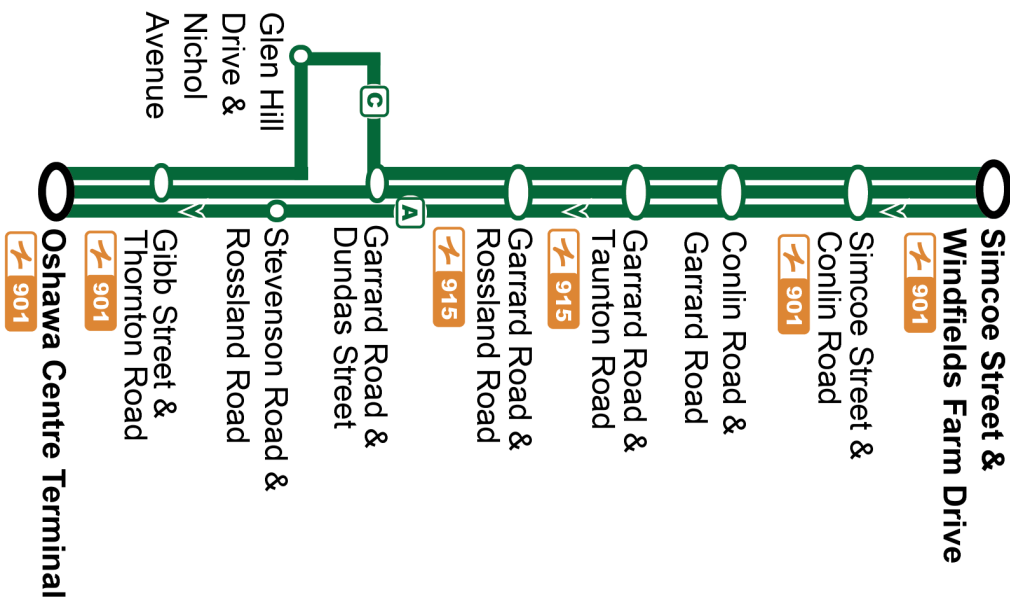

Service is available 24 hours a day. See DurhamRegionTransit.com for more information.

Dashes indicate the stop is not served by a trip. Trip notes are indicated by a letter or symbol and explained at the bottom of each timetable. Schedule times are shown in 24-hour clock. If you require this information in an accessible format, please contact Customer Service at 1-866-247-0055. See durhamregiontransit.com for more information.

A - Via Rossland Road & Stevenson Road

C - Via Glen Hill Drive

Saturday & Sunday					North
Oshawa Centre Terminal Platform 1 Stop #2595	Garrard Northbound @ Dundas Stop #3416	Garrard Northbound @ Rossland Stop #352	Garrard Northbound @ Griffin (Taunton) Stop #93735	Conlin Eastbound @ Founders Stop #94199	Windfields Farm & Throughbred Stop #5603
06:55	07:00	07:04	07:08	07:14	07:20
07:25	07:30	07:34	07:38	07:44	07:50
07:55	08:00	08:04	08:08	08:14	08:20
08:25	08:30	08:34	08:38	08:44	08:50
08:55	09:00	09:04	09:08	09:14	09:20
09:25	09:30	09:34	09:38	09:44	09:50
09:55	10:00	10:04	10:08	10:14	10:20
10:25	10:30	10:34	10:38	10:44	10:50
10:55	11:00	11:04	11:08	11:14	11:20
11:25	11:30	11:34	11:38	11:44	11:50
11:55	12:00	12:04	12:08	12:14	12:20
12:25	12:30	12:34	12:38	12:44	12:50
12:55	13:00	13:04	13:08	13:14	13:20
13:25	13:30	13:34	13:38	13:44	13:50
13:55	14:00	14:04	14:08	14:14	14:20
14:25	14:30	14:34	14:38	14:44	14:50
14:55	15:00	15:04	15:08	15:14	15:20
15:25	15:30	15:34	15:38	15:44	15:50
15:55	16:00	16:04	16:08	16:14	16:20
16:25	16:30	16:34	16:38	16:44	16:50
16:55	17:00	17:04	17:08	17:14	17:20
17:25	17:30	17:34	17:38	17:44	17:50
17:55	18:00	18:04	18:08	18:14	18:20
18:25	18:30	18:34	18:38	18:44	18:50
18:55	19:00	19:04	19:08	19:14	19:20
19:25	19:30	19:34	19:38	19:44	19:50
21:45	21:50	21:54	21:58	22:04	22:10
22:45	22:50	22:54	22:58	23:04	23:10