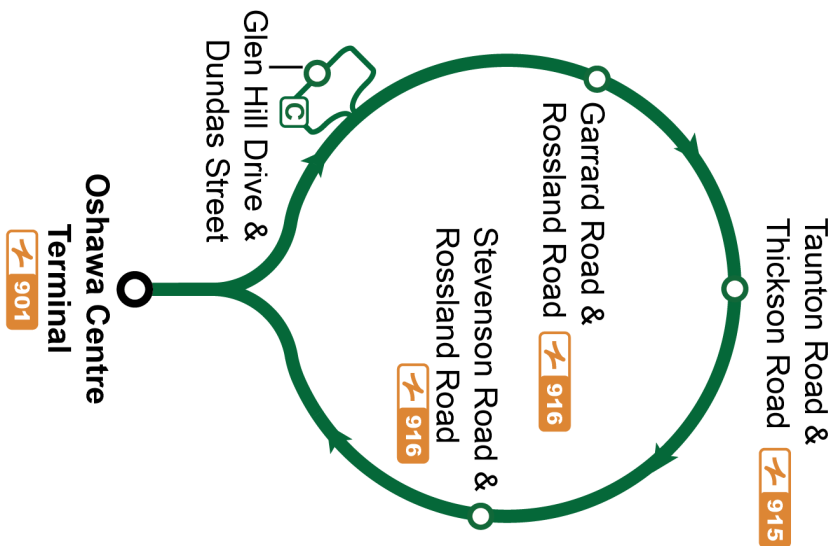

Service is available 24 hours a day. See DurhamRegionTransit.com for more information.

Dashes indicate the stop is not served by a trip. Trip notes are indicated by a letter or symbol and explained at the bottom of each timetable. Schedule times are shown in 24-hour clock. If you require this information in an accessible format, please contact Customer Service at 1-866-247-0055. See durhamregiontransit.com for more information.

Weekday		North	
Oshawa Centre Terminal Stop #2595		Garrard Northbound @ Rossland Stop #352	Taunton Eastbound @ Thickson Stop #383
06:45	-	06:54	07:00
07:15	-	07:24	07:30
07:45	-	07:54	08:00
08:15	-	08:24	08:30
08:45	-	08:54	09:00
09:15	-	09:24	09:30
09:45	-	09:54	10:00
C 10:15	10:24	10:31	10:37
10:45	-	10:54	11:00
11:15	-	11:24	11:30
11:45	-	11:54	12:00
C 12:15	12:24	12:31	12:37
12:45	-	12:54	13:00
13:15	-	13:24	13:30
13:45	-	13:54	14:00
C 14:15	14:24	14:31	14:37
14:45	-	14:54	15:00
15:15	-	15:24	15:30
15:45	-	15:54	16:00
C 16:15	16:24	16:31	16:37
16:45	-	16:54	17:00
17:15	-	17:24	17:30
17:45	-	17:54	18:00
18:15	-	18:24	18:30
18:45	-	18:54	19:00
19:15	-	19:24	19:30
C - Via Glen Hill Drive			

Weekday		South	
Taunton Eastbound @ Thickson Stop #383	Rossland Eastbound @ Stevenson Stop #567	Stevenson Southbound @ King Stop #953	Oshawa Centre Terminal Stop #2595
07:00	07:06	07:11	07:15
07:30	07:36	07:41	07:45
08:00	08:06	08:11	08:15
08:30	08:36	08:41	08:45
09:00	09:06	09:11	09:15
09:30	09:36	09:41	09:45
10:00	10:06	10:11	10:15
10:37	10:43	10:48	10:52
11:00	11:06	11:11	11:15
11:30	11:36	11:41	11:45
12:00	12:06	12:11	12:15
12:37	12:43	12:48	12:52
13:00	13:06	13:11	13:15
13:30	13:36	13:41	13:45
14:00	14:06	14:11	14:15
14:37	14:43	14:48	14:52
15:00	15:06	15:11	15:15
15:30	15:36	15:41	15:45
16:00	16:06	16:11	16:15
16:37	16:43	16:48	16:52
17:00	17:06	17:11	17:15
17:30	17:36	17:41	17:45
18:00	18:06	18:11	18:15
18:30	18:36	18:41	18:45
19:00	19:06	19:11	19:15
19:30	19:36	19:41	19:45