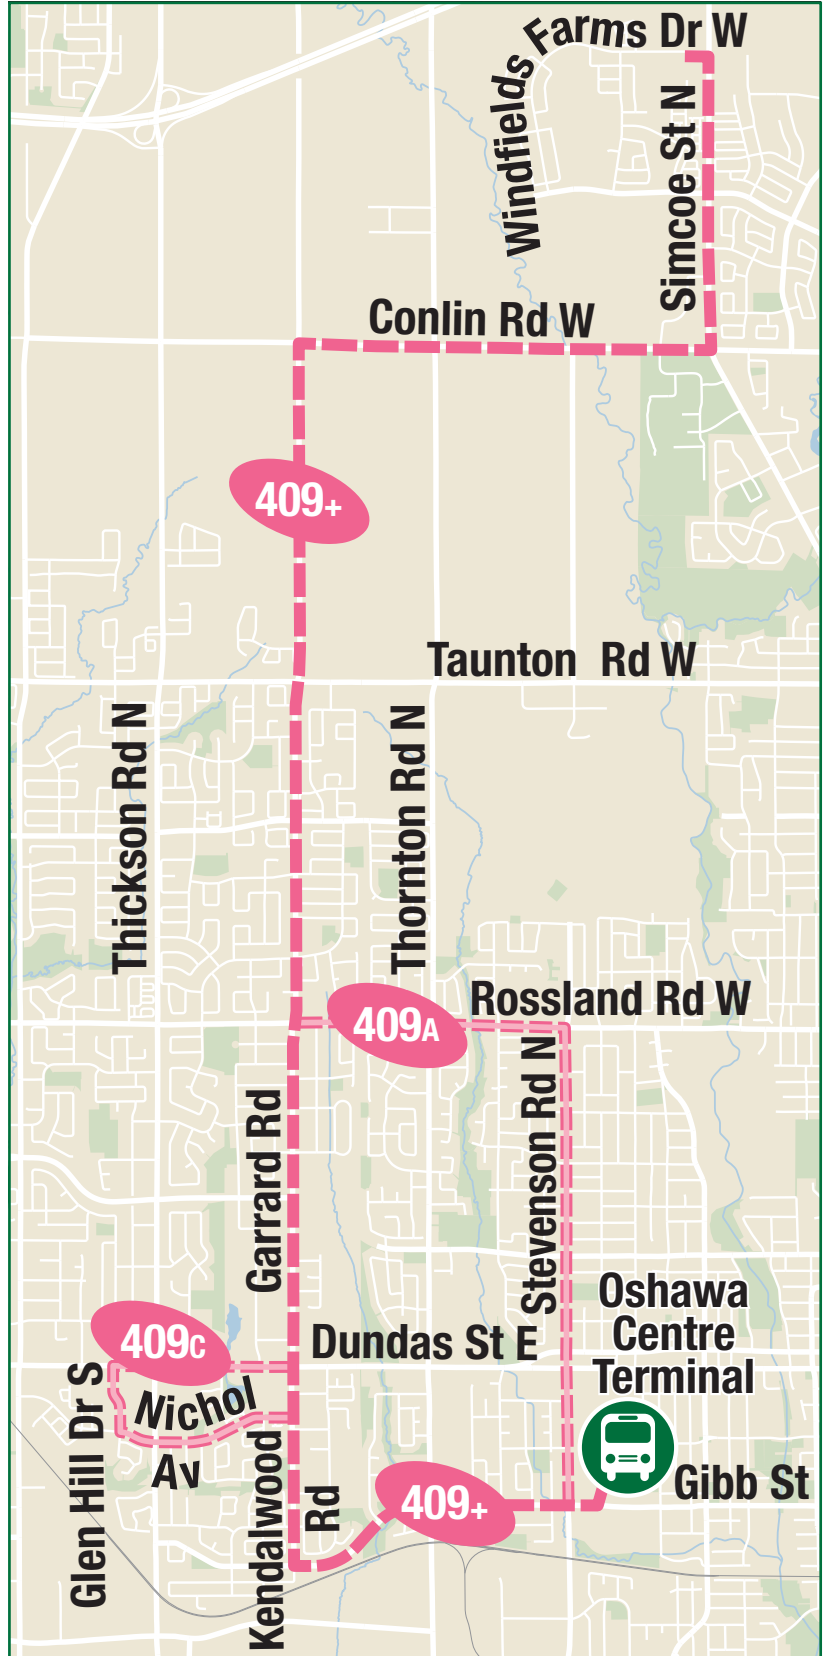

**Find us on social media**

Find Durham Region Transit on Facebook, Instagram, and X.

**Reading the schedule**

Dashes indicate the stop is not served by a trip.

Trip notes are indicated by a letter or symbol and explained at the bottom of each timetable.

Schedule times are shown in 24-hour clock.

Weekday						North
Oshawa Centre Terminal Platform 1 <b>Stop #2595</b>	155 Glen Hill <b>Stop #449</b>	Garrard Northbound @ Dundas <b>Stop #3416</b>	Garrard Northbound @ Rossland <b>Stop #352</b>	Garrard Northbound @ Griffin (Taunton) <b>Stop #93735</b>	Conlin Eastbound @ Founders <b>Stop #94199</b>	Windfields Farm @ Throughbred <b>Stop #3603</b>
06:33	-	06:42	06:46	06:49	06:56	07:00
07:03	-	07:12	07:16	07:19	07:26	07:30
07:33	-	07:43	07:47	07:51	07:58	08:03
08:03	-	08:13	08:17	08:21	08:28	08:33
08:33	-	08:43	08:47	08:51	08:58	09:03
09:03	-	09:13	09:17	09:21	09:28	09:33
09:33	-	09:42	09:46	09:49	09:56	10:00
<b>C</b> 09:59	10:09	10:14	10:18	10:21	10:28	10:32
10:33	-	10:42	10:46	10:49	10:56	11:00
11:03	-	11:12	11:16	11:19	11:26	11:30
11:33	-	11:42	11:46	11:49	11:56	12:00
<b>C</b> 11:59	12:09	12:14	12:18	12:21	12:28	12:32
12:33	-	12:42	12:46	12:49	12:56	13:00
13:03	-	13:12	13:16	13:19	13:26	13:30
13:33	-	13:42	13:46	13:49	13:56	14:00
<b>C</b> 13:59	14:09	14:14	14:18	14:21	14:28	14:32
14:33	-	14:43	14:47	14:51	14:58	15:03
15:03	-	15:13	15:17	15:21	15:28	15:33
15:33	-	15:43	15:47	15:51	15:58	16:03
<b>C</b> 16:05	16:13	16:18	16:22	16:26	16:31	16:36
16:33	-	16:43	16:47	16:51	16:58	17:03
17:03	-	17:13	17:17	17:21	17:28	17:33
17:33	-	17:43	17:47	17:51	17:58	18:03
18:03	-	18:13	18:17	18:21	18:28	18:33
18:33	-	18:43	18:47	18:51	18:58	19:03
19:03	-	19:13	19:17	19:21	19:28	19:33
19:33	-	19:43	19:47	19:51	19:58	20:03
20:03	-	20:13	20:17	20:21	20:28	20:33
20:33	-	20:43	20:47	20:51	20:58	21:03
21:03	-	21:13	21:17	21:21	21:28	21:33
21:33	-	21:43	21:47	21:51	21:58	22:03
22:15	-	22:25	22:29	22:33	22:40	22:45