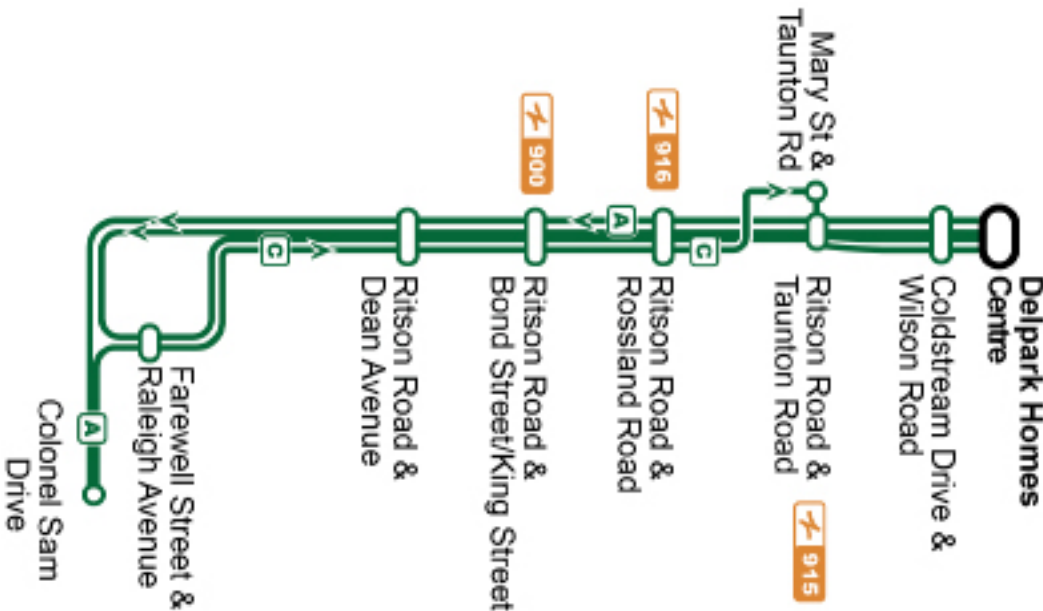

Weekday							South
Delpark Homes Centre Stop #817	Ritson @ Taunton Stop #861	Ritson @ Rossland Stop #868	Ritson @ Bond Stop #3117	Ritson @ McNaughton Stop #94070	1189 Colonel Sam Stop #1101	Farewell @ Raleigh Stop #3114	
06:02	06:08	06:11	06:14	06:16	-	06:22	
A 06:25	06:31	06:34	06:37	06:39	06:48	06:54	
06:55	07:03	07:07	07:12	07:14	-	07:20	
A 07:25	07:33	07:37	07:42	07:44	07:53	07:59	
07:55	08:03	08:07	08:12	08:14	-	08:20	
A 08:25	08:33	08:37	08:42	08:44	08:53	08:59	
08:55	09:03	09:07	09:12	09:14	-	09:20	
A 09:25	09:33	09:37	09:42	09:44	09:53	09:59	
09:55	10:03	10:07	10:12	10:14	-	10:20	
A 10:25	10:33	10:37	10:42	10:44	10:53	10:59	
10:55	11:03	11:07	11:12	11:14	-	11:20	
A 11:25	11:33	11:37	11:42	11:44	11:53	11:59	
11:55	12:03	12:07	12:12	12:14	-	12:20	
A 12:25	12:33	12:37	12:42	12:44	12:53	12:59	
12:55	13:03	13:07	13:12	13:14	-	13:20	
A 13:25	13:33	13:37	13:42	13:44	13:53	13:59	
13:55	14:03	14:07	14:12	14:14	-	14:20	
A 14:25	14:33	14:37	14:42	14:44	14:53	14:59	
14:55	15:03	15:07	15:12	15:14	-	15:20	
A 15:25	15:33	15:37	15:42	15:44	15:53	15:59	
15:55	16:03	16:07	16:12	16:14	-	16:20	
A 16:25	16:33	16:37	16:42	16:44	16:53	16:59	
16:55	17:03	17:07	17:12	17:14	-	17:20	
A 17:25	17:33	17:37	17:42	17:44	17:53	17:59	
17:55	18:03	18:07	18:12	18:14	-	18:20	
A 18:25	18:33	18:37	18:42	18:44	18:53	18:59	
18:55	19:03	19:07	19:12	19:14	-	19:20	
A 19:25	19:33	19:37	19:42	19:44	19:53	19:59	
19:55	20:03	20:07	20:10	20:12	-	20:18	
A 20:25	20:33	20:37	20:40	20:42	20:51	20:57	
21:00	21:08	21:12	21:15	21:17	-	21:23	
21:26	21:34	21:38	21:41	21:43	-	21:49	
21:56	22:04	22:08	22:11	22:13	-	22:19	
A							To Farewell and Raleigh via Colonel Sam Drive