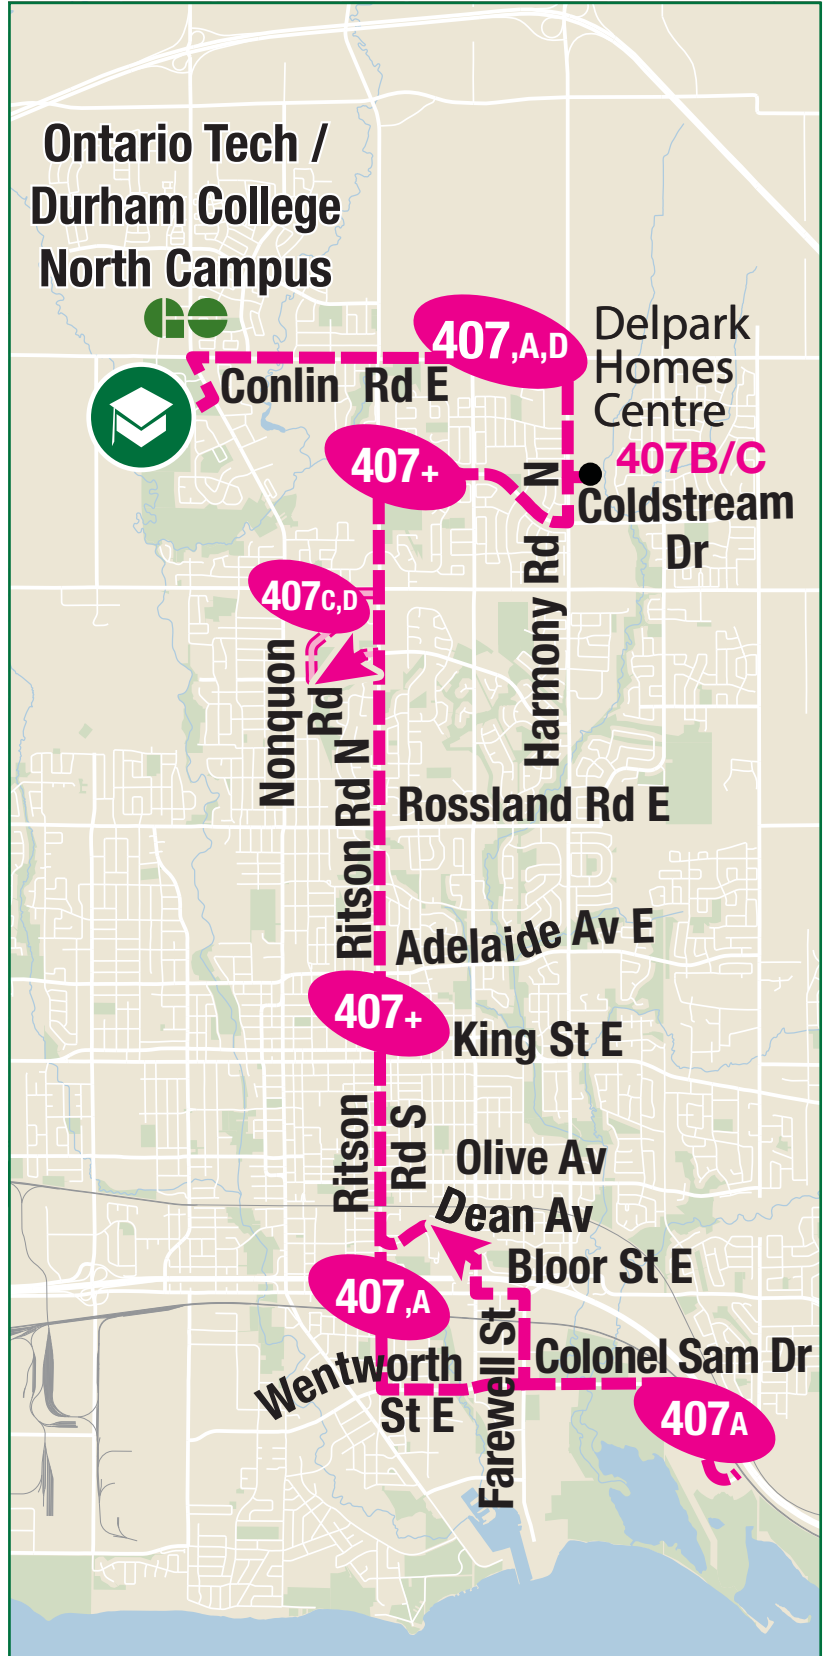

24 Hour Service

Service is available 24 hours a day. Provided by On Demand or alternate Scheduled Route. See DurhamRegionTransit.com for more information.

If you require this information in an accessible format, please contact Customer Service at 1-866-247-0055.

Visit DurhamRegionTransit.com

Get schedules, fare information, service alerts and more.

Speak with us

Call 1-866-247-0055.

Download public transit apps

Download the DRT On Demand or Transit App to plan trips.

Find us on social media

Find Durham Region Transit on Facebook, Instagram, and X.

Reading the schedule

Dashes indicate the stop is not served by a trip.

Trip notes are indicated by a letter or symbol and explained at the bottom of each timetable.

Schedule times are shown in 24-hour clock.