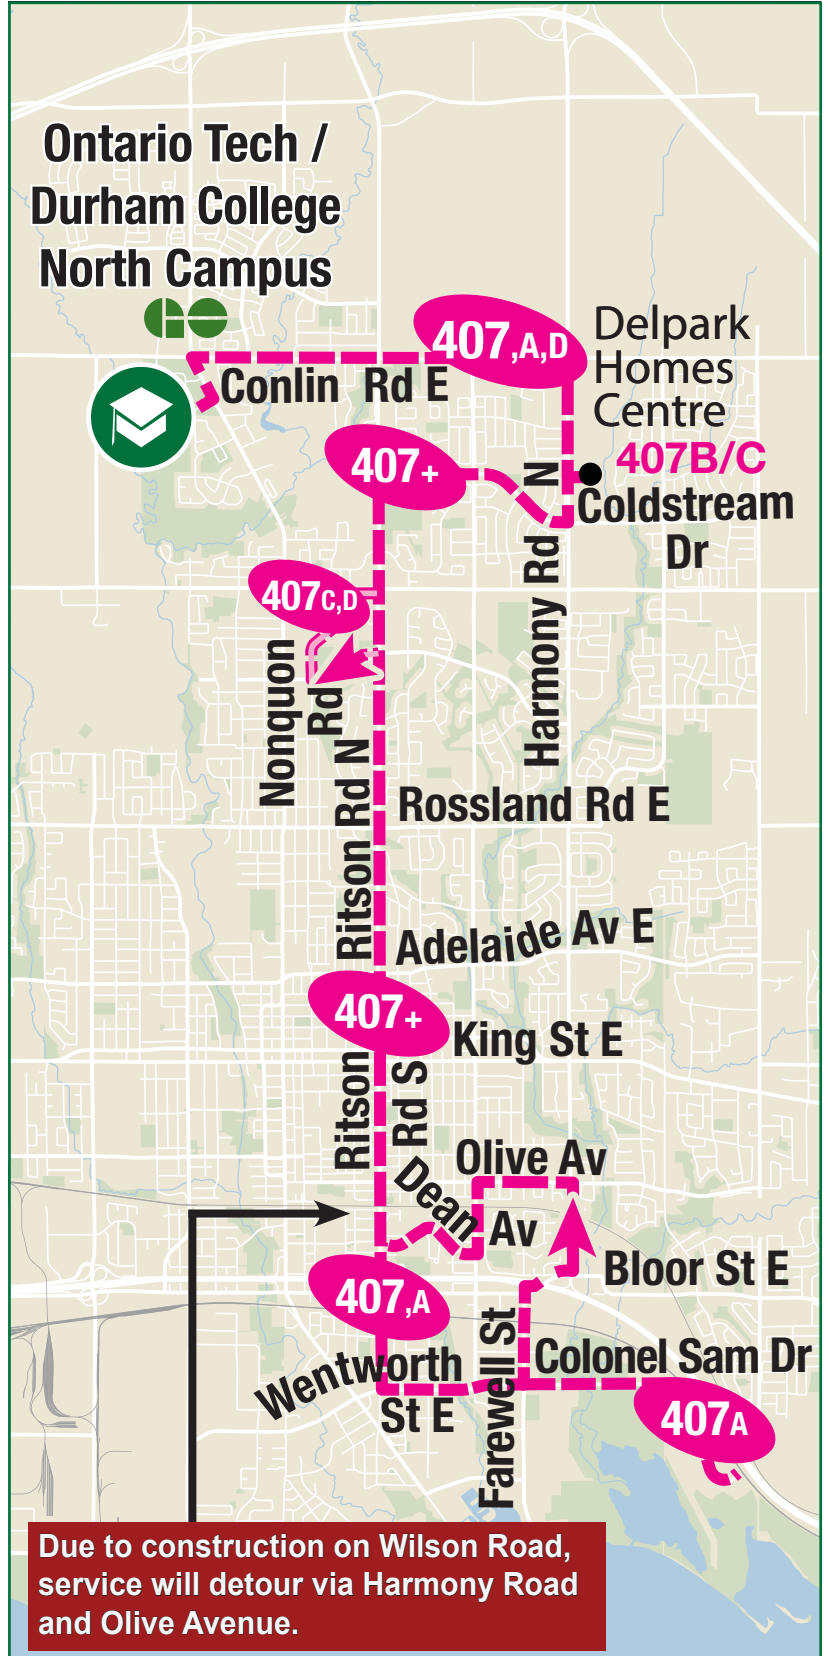

Effective May 5, 2025

24 Hour Service

Service is available 24 hours a day. Provided by On Demand or alternate Scheduled Route. See DurhamRegionTransit.com for more information.

If you require this information in an accessible format, please contact Customer Service at 1-866-247-0055.

Visit DurhamRegionTransit.com

Get schedules, fare information, service alerts and more.

Speak with us

Call 1-866-247-0055.

Download public transit apps

Download the DRT On Demand or Transit App to plan trips.

Find us on social media

Find Durham Region Transit on Facebook, Instagram, and X.

Reading the schedule

Dashes indicate the stop is not served by a trip.

Trip notes are indicated by a letter or symbol and explained at the bottom of each timetable.

Schedule times are shown in 24-hour clock.