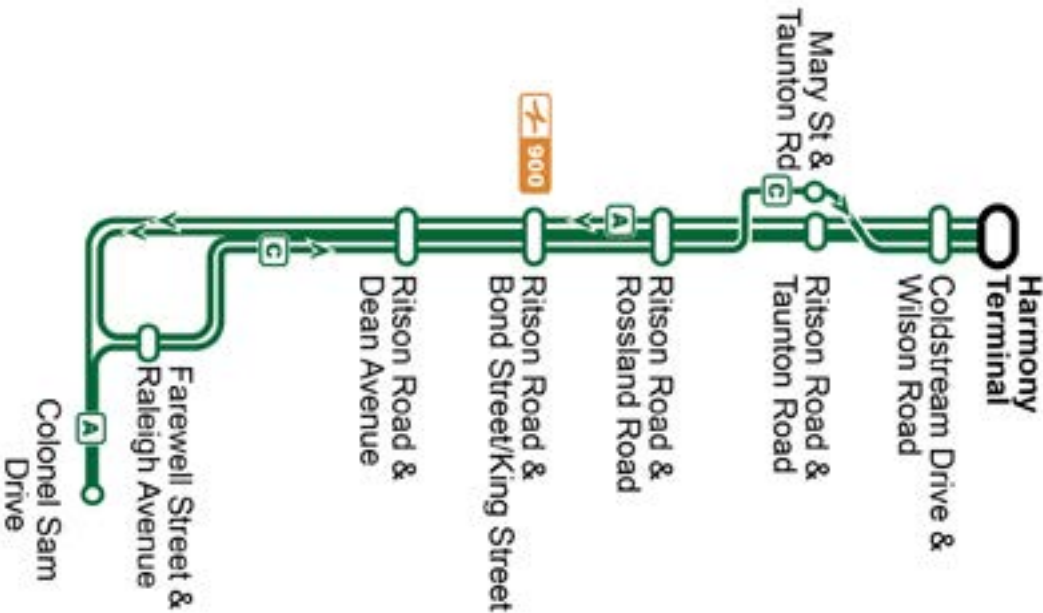

Weekday							South
Harmony Terminal Stop #812	Ritson @ Taunton Stop #861	Ritson @ Rossland Stop #868	Ritson @ Bond Stop #3117	Ritson @ McNaughton Stop #94070	1189 Colonel Sam Stop #1101	Farewell @ Raleigh Stop #3114	
06:02	06:08	06:11	06:14	06:16	-	06:22	
A 06:25	06:31	06:34	06:37	06:39	06:48	06:54	
06:55	07:03	07:07	07:12	07:14	-	07:20	
A 07:25	07:33	07:37	07:42	07:44	07:53	07:59	
07:55	08:03	08:07	08:12	08:14	-	08:20	
A 08:25	08:33	08:37	08:42	08:44	08:53	08:59	
08:55	09:03	09:07	09:12	09:14	-	09:20	
A 09:25	09:33	09:37	09:42	09:44	09:53	09:59	
09:55	10:03	10:07	10:12	10:14	-	10:20	
A 10:25	10:33	10:37	10:42	10:44	10:53	10:59	
10:55	11:03	11:07	11:12	11:14	-	11:20	
A 11:25	11:33	11:37	11:42	11:44	11:53	11:59	
11:55	12:03	12:07	12:12	12:14	-	12:20	
A 12:25	12:33	12:37	12:42	12:44	12:53	12:59	
12:55	13:03	13:07	13:12	13:14	-	13:20	
A 13:25	13:33	13:37	13:42	13:44	13:53	13:59	
13:55	14:03	14:07	14:12	14:14	-	14:20	
A 14:25	14:33	14:37	14:42	14:44	14:53	14:59	
14:55	15:03	15:07	15:12	15:14	-	15:20	
A 15:25	15:33	15:37	15:42	15:44	15:53	15:59	
15:55	16:03	16:07	16:12	16:14	-	16:20	
A 16:25	16:33	16:37	16:42	16:44	16:53	16:59	
16:55	17:03	17:07	17:12	17:14	-	17:20	
A 17:25	17:33	17:37	17:42	17:44	17:53	17:59	
17:55	18:03	18:07	18:12	18:14	-	18:20	
A 18:25	18:33	18:37	18:42	18:44	18:53	18:59	
18:55	19:03	19:07	19:12	19:14	-	19:20	
A 19:25	19:33	19:37	19:42	19:44	19:53	19:59	
19:55	20:03	20:07	20:10	20:12	-	20:18	
A 20:25	20:33	20:37	20:40	20:42	20:51	20:57	
21:00	21:08	21:12	21:15	21:17	-	21:23	
21:26	21:34	21:38	21:41	21:43	-	21:49	
22:00	22:08	22:12	22:15	22:17	-	22:23	
A							To Farewell and Raleigh via Colonel Sam Drive