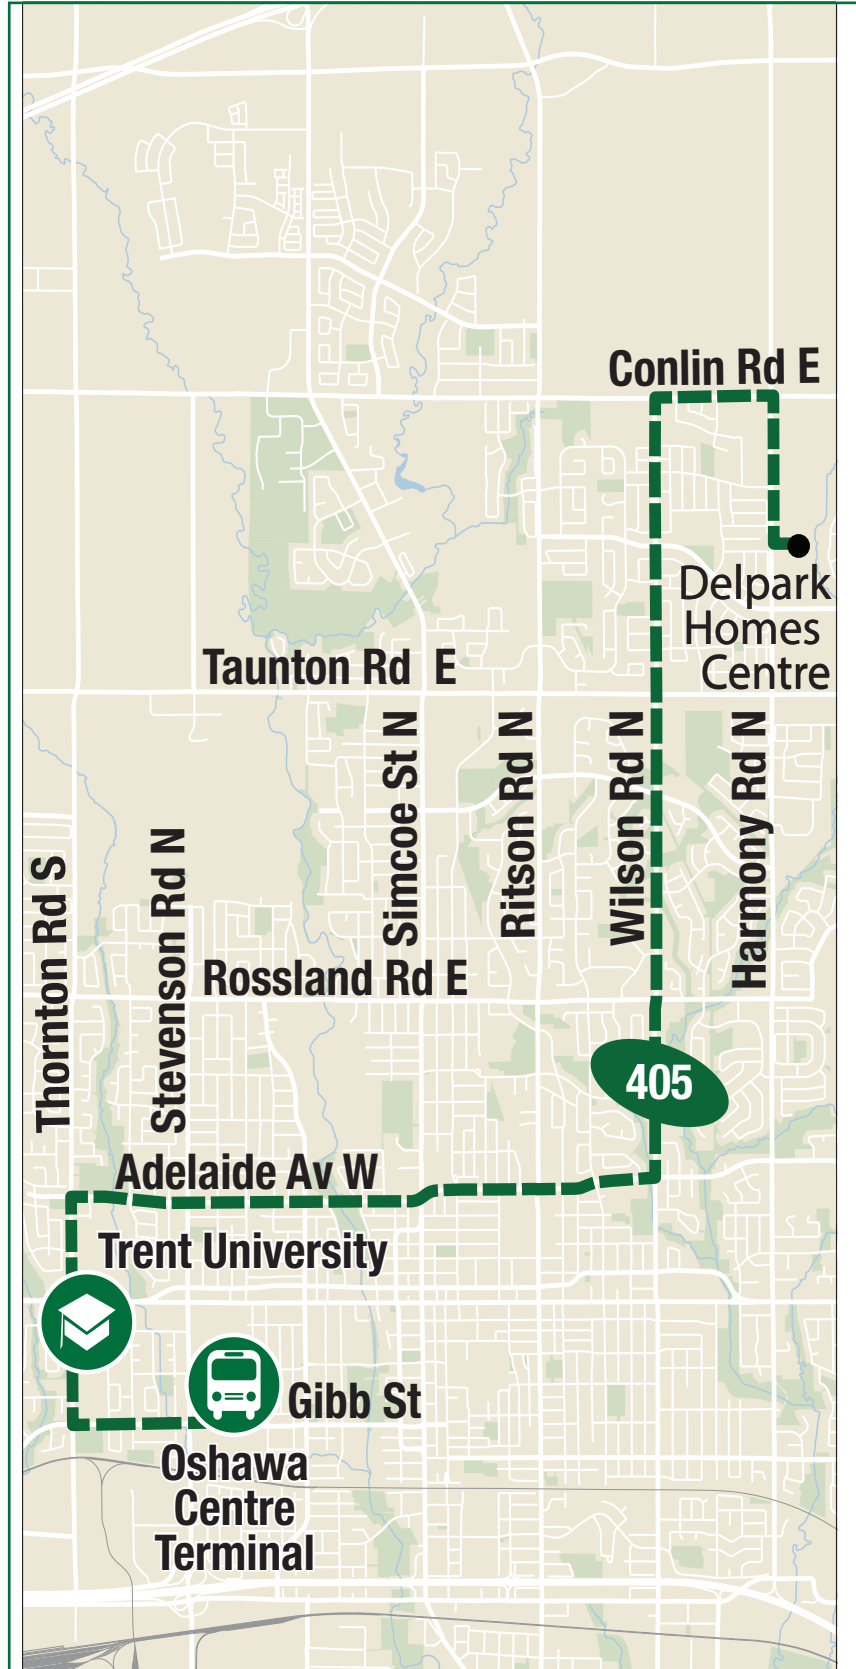

Find us on social media

Find Durham Region Transit on Facebook, Instagram, and X.

Reading the schedule

Dashes indicate the stop is not served by a trip.

Trip notes are indicated by a letter or symbol and explained at the bottom of each timetable.

Schedule times are shown in 24-hour clock.

Weekday							North
Oshawa Centre Terminal Stop #2595	Thornton Northbound @ King Stop #542	Adelaide Eastbound @ Simcoe Stop #720	Wilson Northbound @ Rossland Stop #90065	Wilson Northbound @ Taunton Stop #93361	Wilson Northbound @ Conlin Stop #93356	Delpark Homes Centre Stop #817	
05:58	06:02	06:08	06:15	06:19	06:23	06:26	
06:38	06:42	06:48	06:55	06:59	07:03	07:06	
07:10	07:15	07:24	07:32	07:36	07:40	07:43	
07:40	07:45	07:54	08:02	08:06	08:10	08:13	
08:10	08:15	08:24	08:32	08:36	08:40	08:43	
08:40	08:45	08:54	09:02	09:06	09:10	09:13	
09:10	09:15	09:24	09:32	09:36	09:40	09:43	
09:40	09:45	09:54	10:02	10:06	10:10	10:13	
10:10	10:15	10:24	10:32	10:36	10:40	10:43	
10:40	10:45	10:54	11:02	11:06	11:10	11:13	
11:10	11:15	11:24	11:32	11:36	11:40	11:43	
11:40	11:45	11:54	12:02	12:06	12:10	12:13	
12:10	12:15	12:24	12:32	12:36	12:40	12:43	
12:35	12:40	12:49	12:57	13:01	13:05	13:08	
13:05	13:10	13:19	13:27	13:31	13:35	13:38	
13:40	13:45	13:54	14:02	14:06	14:10	14:13	
14:10	14:15	14:24	14:32	14:36	14:40	14:43	
14:40	14:45	14:54	15:02	15:06	15:10	15:13	
15:10	15:15	15:24	15:32	15:36	15:40	15:43	
15:35	15:40	15:49	15:57	16:01	16:05	16:08	
16:05	16:10	16:19	16:27	16:31	16:35	16:38	
16:35	16:40	16:49	16:57	17:01	17:05	17:08	
17:05	17:10	17:19	17:27	17:31	17:35	17:38	
17:35	17:40	17:49	17:57	18:01	18:05	18:08	
18:01	18:06	18:15	18:23	18:27	18:31	18:34	
18:30	18:35	18:44	18:52	18:56	19:00	19:03	
19:00	19:05	19:14	19:22	19:26	19:30	19:33	
19:35	19:39	19:47	19:54	19:58	20:02	20:05	
20:05	20:09	20:17	20:24	20:28	20:32	20:35	
20:35	20:39	20:47	20:54	20:58	21:02	21:05	
21:05	21:09	21:17	21:24	21:28	21:32	21:35	
21:35	21:39	21:47	21:54	21:58	22:02	22:05	