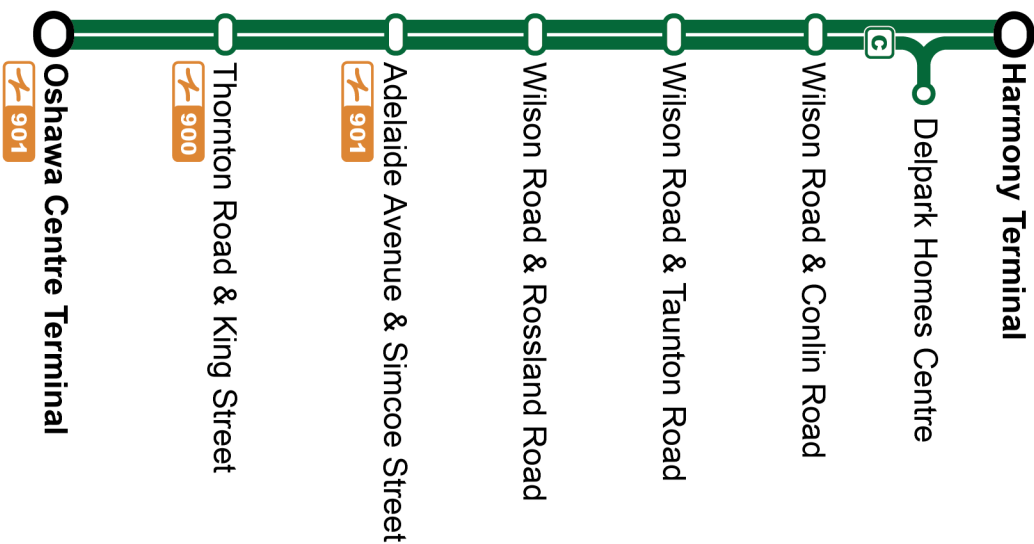

Service is available 24 hours a day. See DurhamRegionTransit.com for more information.

Dashes indicate the stop is not served by a trip. Trip notes are indicated by a letter or symbol and explained at the bottom of each timetable. Schedule times are shown in 24-hour clock. If you require this information in an accessible format, please contact Customer Service at 1-866-247-0055. See durhamregiontransit.com for more information.