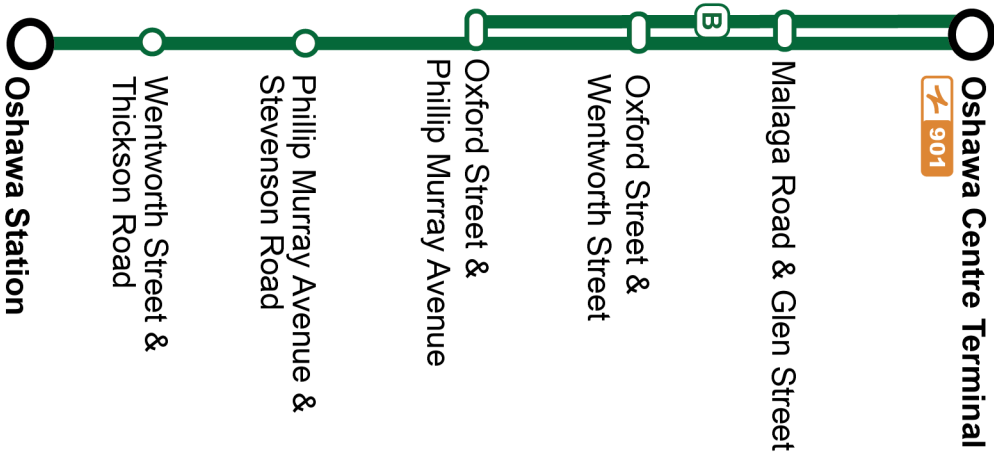

Service is available 24 hours a day. See DurhamRegionTransit.com for more information.

Dashes indicate the stop is not served by a trip. Trip notes are indicated by a letter or symbol and explained at the bottom of each timetable. Schedule times are shown in 24-hour clock. If you require this information in an accessible format, please contact Customer Service at 1-866-247-0055. See durhamregiontransit.com for more information.