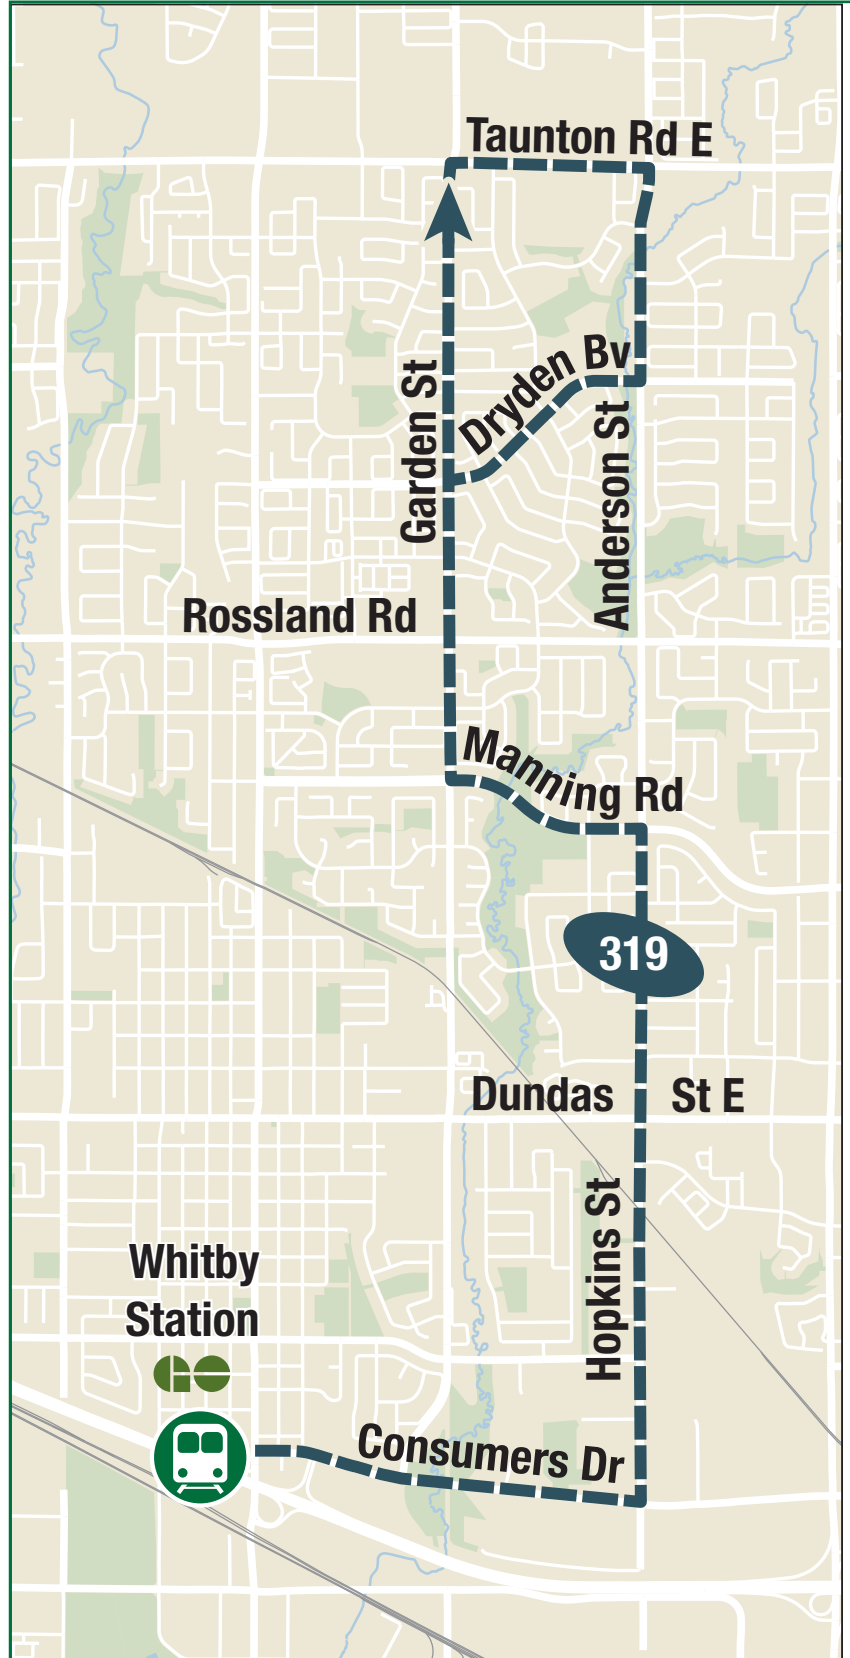

Effective May 5, 2025

24 Hour Service

Service is available 24 hours a day. Provided by On Demand or alternate Scheduled Route. See DurhamRegionTransit.com for more information.

If you require this information in an accessible format, please contact Customer Service at 1-866-247-0055.

Visit DurhamRegionTransit.com

Get schedules, fare information, service alerts and more.

Speak with us

Call 1-866-247-0055.

Download public transit apps

Download the DRT On Demand or Transit App to plan trips.

Find us on social media

Find Durham Region Transit on Facebook, Instagram, and X.

Reading the schedule

Dashes indicate the stop is not served by a trip.

Trip notes are indicated by a letter or symbol and explained at the bottom of each timetable.

B - To Ajax Station

Schedule times are shown in 24-hour clock.