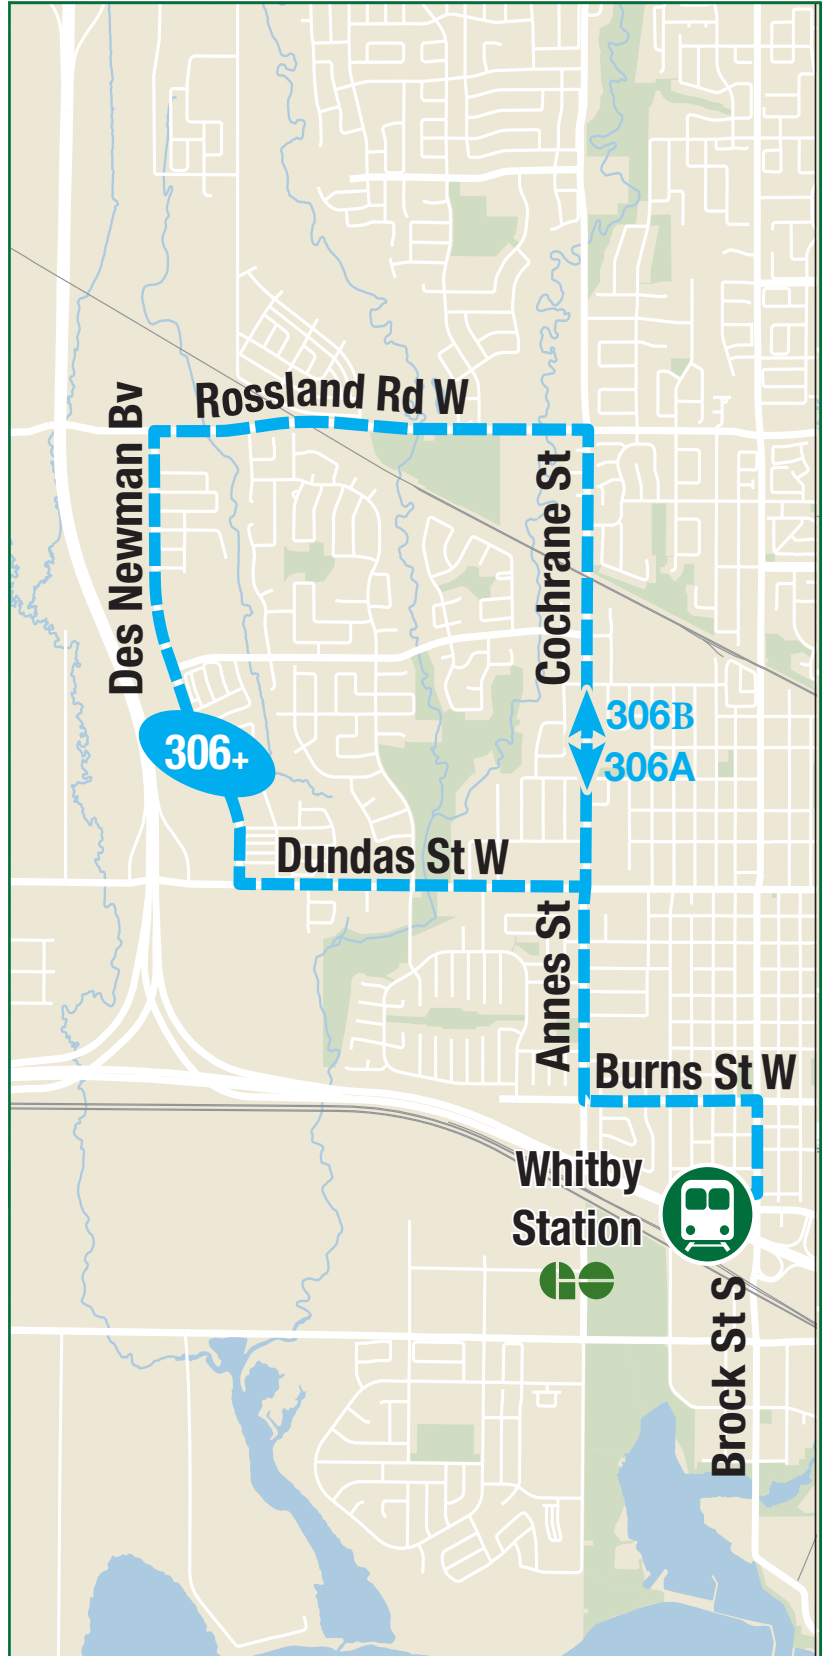

24 Hour Service

Service is available 24 hours a day. Provided by On Demand or alternate Scheduled Route. See DurhamRegionTransit.com for more information.

If you require this information in an accessible format, please contact Customer Service at 1-866-247-0055.

Find us on social media

Find Durham Region Transit on Facebook, Instagram, and X.

Reading the schedule

Dashes indicate the stop is not served by a trip.

23:27

-

DRT 306 23:51 003
B - To Ajax Station

Trip notes are indicated by a letter or symbol and explained at the bottom of each timetable.

Schedule times are shown in 24-hour clock.

Weekday		Clockwise		
Whitby Station Platform 12 Stop #2576	Dundas Westbound @ McQuay Stop #405	Rosland Eastbound @ Des Newman Stop #93608	Annes Southbound @ Dunlop Stop #94223	Whitby Station Platform 12 Stop #2576
A 06:10	06:17	06:22	06:29	06:35
A 06:40	06:47	06:52	06:59	07:05
A 07:10	07:17	07:22	07:29	07:35
A 07:40	07:47	07:52	07:59	08:05
A 08:10	08:17	08:22	08:29	08:35
A 08:40	08:47	08:52	08:59	09:05
A: 306A clockwise loop				

Weekday		Counter Clockwise		
Whitby Station Platform 12 Stop #2576	Annes Northbound @ Dunlop Stop #94214	Rosland Westbound @ McQuay Stop #470	Annes Southbound @ Dunlop Stop #94223	Whitby Station Platform 12 Stop #2576
B 16:22	16:27	16:34	16:42	16:48
B 16:52	16:57	17:04	17:12	17:18
B 17:22	17:27	17:34	17:42	17:48
B 17:52	17:57	18:04	18:12	18:18
B 18:22	18:27	18:34	18:42	18:48
B 18:52	18:57	19:04	19:12	19:18
B: 306B counter-clockwise loop				