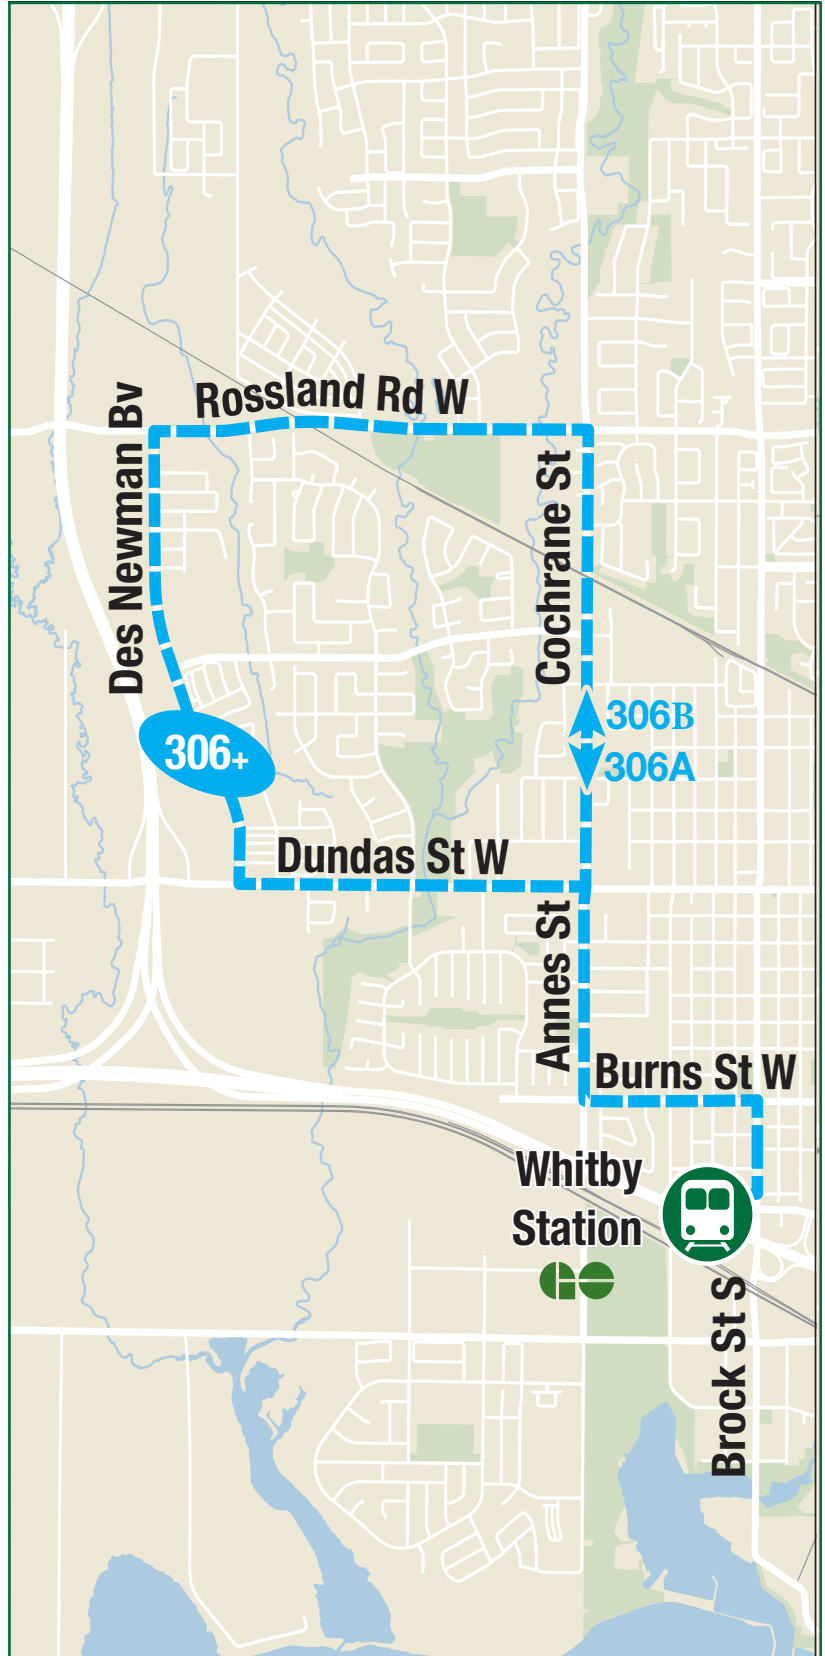

### Reading the schedule

Dashes indicate the stop is not served by a trip.

Trip notes are indicated by a letter or symbol and explained at the bottom of each timetable.

D 23:50 23:55 00:00  
B - To Ajax Station

Schedule times are shown in 24-hour clock.

Weekday		Clockwise		
Whitby Station Platform 12 <b>Stop #2576</b>	Dundas Westbound @ McQuay <b>Stop #405</b>	Rosland Eastbound @ Des Newman <b>Stop #93608</b>	Annes Southbound @ Dunlop <b>Stop #94223</b>	Whitby Station Platform 12 <b>Stop #2576</b>
<b>A</b> 06:10	06:17	06:22	06:29	06:35
<b>A</b> 06:40	06:47	06:52	06:59	07:05
<b>A</b> 07:10	07:17	07:22	07:29	07:35
<b>A</b> 07:40	07:49	07:57	08:05	08:10
<b>A</b> 08:15	08:22	08:27	08:34	08:40
<b>A</b> 08:45	08:52	08:57	09:04	09:10
<b>A: 306A clockwise loop</b>				

Weekday		Counter Clockwise		
Whitby Station Platform 12 <b>Stop #2576</b>	Annes Northbound @ Dunlop <b>Stop #94214</b>	Rosland Westbound @ McQuay <b>Stop #470</b>	Annes Southbound @ Dunlop <b>Stop #94223</b>	Whitby Station Platform 12 <b>Stop #2576</b>
<b>B</b> 16:21	16:26	16:33	16:41	16:47
<b>B</b> 16:52	16:57	17:06	17:15	17:20
<b>B</b> 17:22	17:27	17:36	17:45	17:50
<b>B</b> 17:52	17:57	18:06	18:15	18:20
<b>B</b> 18:22	18:27	18:36	18:45	18:50
<b>B</b> 18:52	18:57	19:06	19:15	19:20
<b>B: 306B counter-clockwise loop</b>				