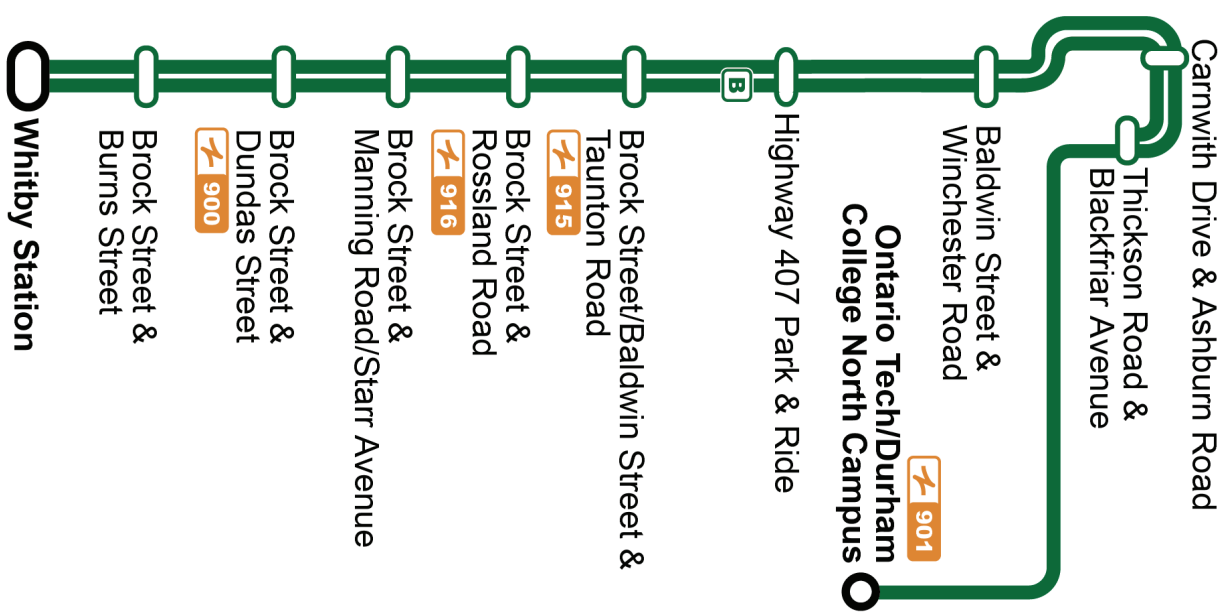

Dashes indicate the stop is not served by a trip. Trip notes are indicated by a letter or symbol and explained at the bottom of each timetable. Schedule times are shown in 24-hour clock. If you require this information in an accessible format, please contact Customer Service at 1-866-247-0055. See durhamregiontransit.com for more information.

302
Effective April 17, 2023