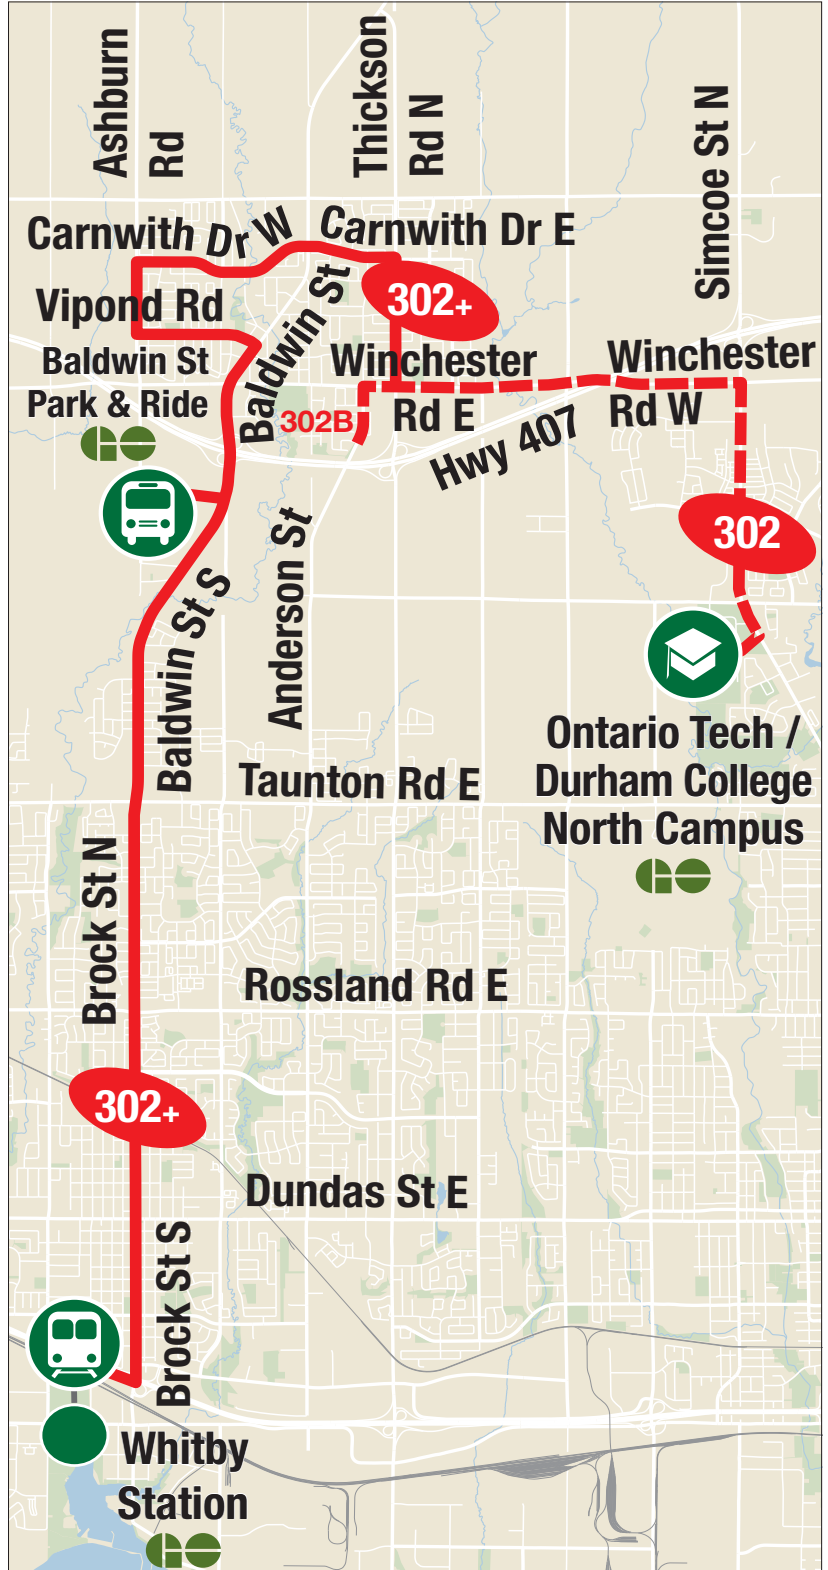

24 Hour Service

Service is available 24 hours a day. Provided by On Demand or alternate Scheduled Route. See DurhamRegionTransit.com for more information.

If you require this information in an accessible format, please contact Customer Service at 1-866-247-0055.

Visit DurhamRegionTransit.com

Get schedules, fare information, service alerts and more.

Speak with us

Call 1-866-247-0055.

Download public transit apps

Download the DRT On Demand or Transit App to plan trips.

Find us on social media

Find Durham Region Transit on Facebook, Instagram, and X.

Reading the schedule

Dashes indicate the stop is not served by a trip.

Trip notes are indicated by a letter or symbol and explained at the bottom of each timetable.

Schedule times are shown in 24-hour clock.