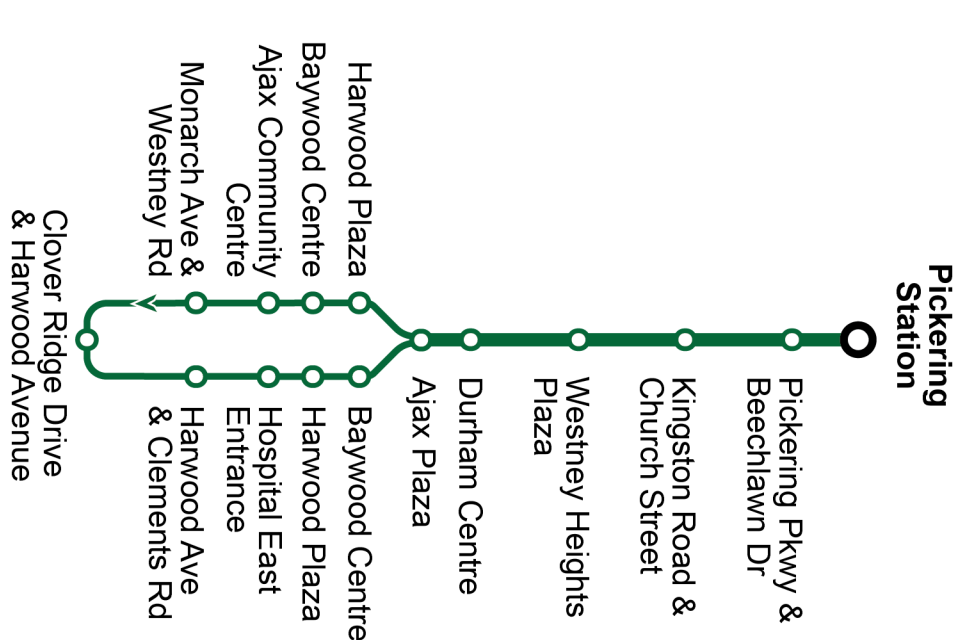

Weekday and Weekend - East					
Pickering Station <b>Stop #2549</b>	Kingston Eastbound @ Elizabeth <b>Stop #2233</b>	Durham Centre Westbound @ Harwood <b>Stop #90003</b>	Harwood Southbound @ Kings Crescent <b>Stop #2076</b>	Kitney @ Lakeridge Health Ajax Pickering <b>Stop #3328</b>	Westney Eastbound @ Harwood <b>Stop #2276</b>
10:51	11:04	11:25	11:30	11:39	11:42
12:51	13:04	13:25	13:30	13:39	13:42
14:51	15:04	15:24	15:29	15:37	15:40

Weekday and Weekend - West							
Westney Eastbound @ Harwood <b>Stop #2276</b>	Northbound @ 655 Harwood <b>Stop #2068</b>	Lakeridge Health Ajax Pickering East Entrance <b>Stop #3615</b>	Harwood Northbound @ Kings Cres (North Stop) <b>Stop #2074</b>	Durham Centre Westbound @ Harwood <b>Stop #90003</b>	Kingston Westbound @ Elizabeth <b>Stop #1601</b>	Glenanna Northbound @ The Esplanade <b>Stop #1912</b>	Pickering Station <b>Stop #2549</b>
09:48	09:54	09:56	10:07	10:23	10:31	10:40	10:45
11:48	11:54	11:56	12:07	12:23	12:31	12:40	12:45
13:45	13:51	13:53	14:05	14:21	14:30	14:39	14:45
15:40	15:46	-	-	-	-	-	-

Dashes indicate the stop is not served by a trip. Trip notes are indicated by a letter or symbol and explained at the bottom of each timetable. Schedule times are shown in 24-hour clock. If you require this information in an accessible format, please contact Customer Service at 1-866-247-0055. See [durhamregiontransit.com](http://durhamregiontransit.com) for more information.