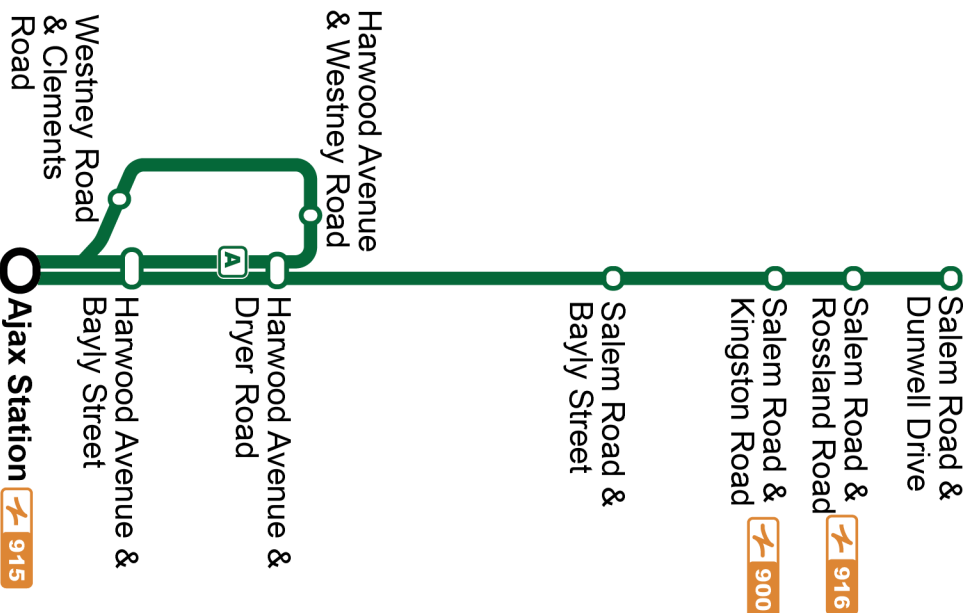

Service is available 24 hours a day. See [DurhamRegionTransit.com](http://DurhamRegionTransit.com) for more information.

Dashes indicate the stop is not served by a trip. Trip notes are indicated by a letter or symbol and explained at the bottom of each timetable. Schedule times are shown in 24-hour clock. If you require this information in an accessible format, please contact Customer Service at 1-866-247-0055. See [durhamregiontransit.com](http://durhamregiontransit.com) for more information.