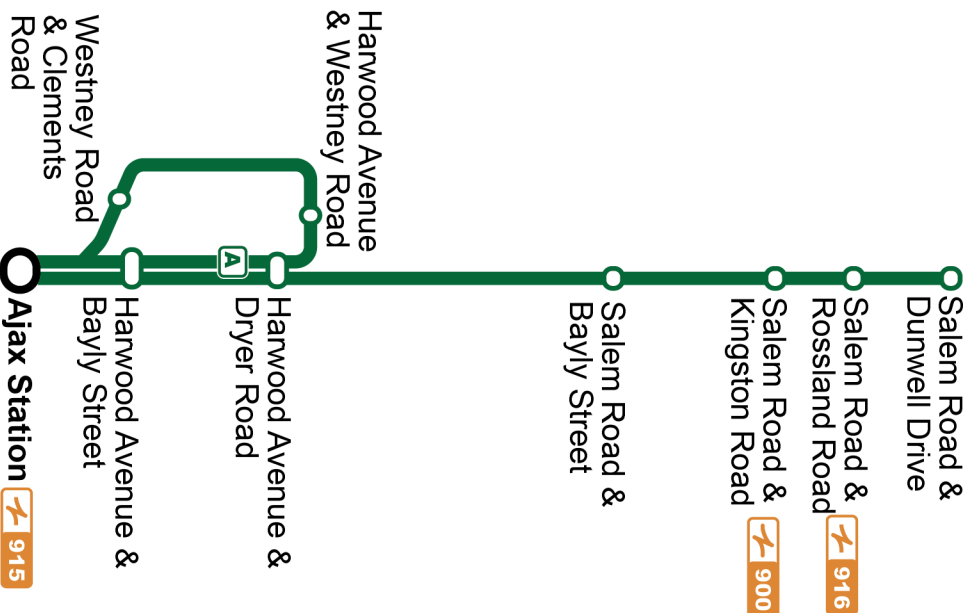

Dashes indicate the stop is not served by a trip. Trip notes are indicated by a letter or symbol and explained at the bottom of each timetable. Schedule times are shown in 24-hour clock. If you require this information in an accessible format, please contact Customer Service at 1-866-247-0055. See durhamregiontransit.com for more information.

Saturday and Sunday					South
Salem Southbound @ Dunwell Stop #93138	Salem Southbound @ Kingston Stop #93151	Salem Southbound @ Bayly Stop #3053	Harwood Northbound @ Dryer Stop #3231	Harwood Northbound @ Bayly Stop #2072	Ajax Station Platform 12 Stop #2569
-	05:46	05:50	05:56	05:59	06:06
06:09	06:16	06:20	06:26	06:29	06:36
06:39	06:46	06:50	06:56	06:59	07:06
07:09	07:16	07:20	07:26	07:29	07:36
07:39	07:46	07:50	07:56	07:59	08:06
08:09	08:16	08:20	08:26	08:29	08:36
08:39	08:46	08:50	08:56	08:59	09:06
09:09	09:16	09:20	09:26	09:29	09:36
09:39	09:46	09:50	09:56	09:59	10:06
10:09	10:16	10:20	10:26	10:29	10:36
10:39	10:46	10:50	10:56	10:59	11:06
11:09	11:16	11:20	11:26	11:29	11:36
11:39	11:46	11:50	11:56	11:59	12:06
12:09	12:16	12:20	12:26	12:29	12:36
12:39	12:46	12:50	12:56	12:59	13:06
13:09	13:16	13:20	13:26	13:29	13:36
13:39	13:46	13:50	13:56	13:59	14:06
14:09	14:16	14:20	14:26	14:29	14:36
14:39	14:46	14:50	14:56	14:59	15:06
15:09	15:16	15:20	15:26	15:29	15:36
15:39	15:46	15:50	15:56	15:59	16:06
16:09	16:16	16:20	16:26	16:29	16:36
16:39	16:46	16:50	16:56	16:59	17:06
17:09	17:16	17:20	17:26	17:29	17:36
17:39	17:46	17:50	17:56	17:59	18:06
18:09	18:16	18:20	18:26	18:29	18:36
18:39	18:46	18:50	18:56	18:59	19:06
19:09	19:16	19:20	19:26	19:29	19:36
19:39	19:46	19:50	19:56	19:59	20:06
20:09	20:15	20:19	20:26	20:29	20:34
20:39	20:45	20:49	20:56	20:59	21:04
21:09	21:15	21:19	21:26	21:29	21:34
21:39	21:45	21:49	21:56	21:59	22:04
22:09	22:15	22:19	22:26	22:29	22:34