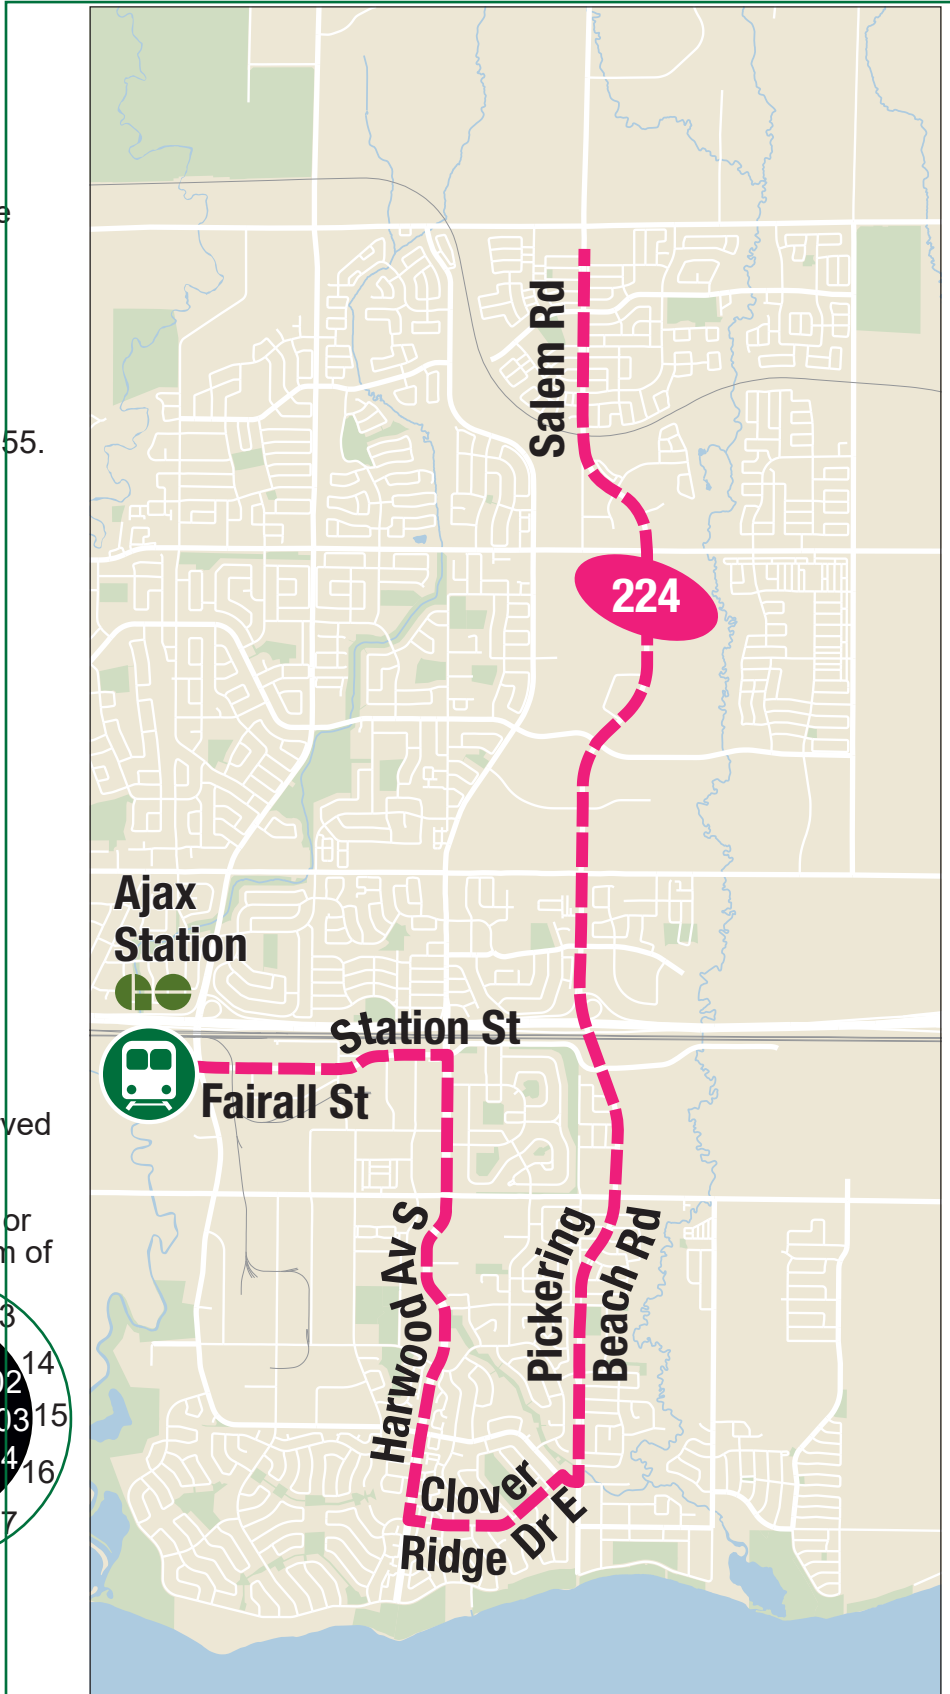

Find us on social media

Find Durham Region Transit on Facebook, Instagram, and X.

Reading the schedule

Dashes indicate the stop is not served by a trip.

Trip notes are indicated by a letter or symbol and explained at the bottom of each timetable.

Schedule times are shown in 24-hour clock.

Weekday				North
Ajax Station Platform 12 Stop #2569	Harwood Southbound @ Bayly Stop #2078	Pickering Beach Northbound @ Bayly Stop #3048	Salem Northbound @ Kingston Stop #93152	Salem Northbound @ Elliotglen Stop #93137
-	-	-	05:10	05:16
-	-	-	05:40	05:46
05:45	05:53	06:06	06:11	06:17
06:15	06:23	06:36	06:41	06:47
06:45	06:53	07:06	07:11	07:17
07:15	07:23	07:36	07:41	07:47
07:45	07:53	08:06	08:11	08:17
08:15	08:23	08:36	08:41	08:47
08:45	08:53	09:06	09:11	09:17
09:18	09:26	09:39	09:44	09:50
09:48	09:56	10:09	10:14	10:20
10:18	10:26	10:39	10:44	10:50
10:48	10:56	11:09	11:14	11:20
11:18	11:26	11:39	11:44	11:50
11:48	11:56	12:09	12:14	12:20
12:13	12:21	12:34	12:39	12:45
12:43	12:51	13:04	13:09	13:15
13:12	13:22	13:36	13:41	13:47
13:48	13:58	14:12	14:17	14:23
14:18	14:28	14:42	14:47	14:53
14:48	14:58	15:12	15:17	15:23
15:14	15:24	15:38	15:43	15:49
15:44	15:54	16:08	16:13	16:19
16:14	16:24	16:38	16:43	16:49
16:44	16:54	17:08	17:13	17:19
17:14	17:24	17:38	17:43	17:49
17:44	17:54	18:08	18:13	18:19
18:14	18:24	18:38	18:43	18:49
18:44	18:54	19:08	19:13	19:19
19:14	19:24	19:38	19:43	19:49
19:44	19:54	20:08	20:13	20:19
20:19	20:26	20:37	20:42	20:48
20:49	20:56	21:07	21:12	21:18