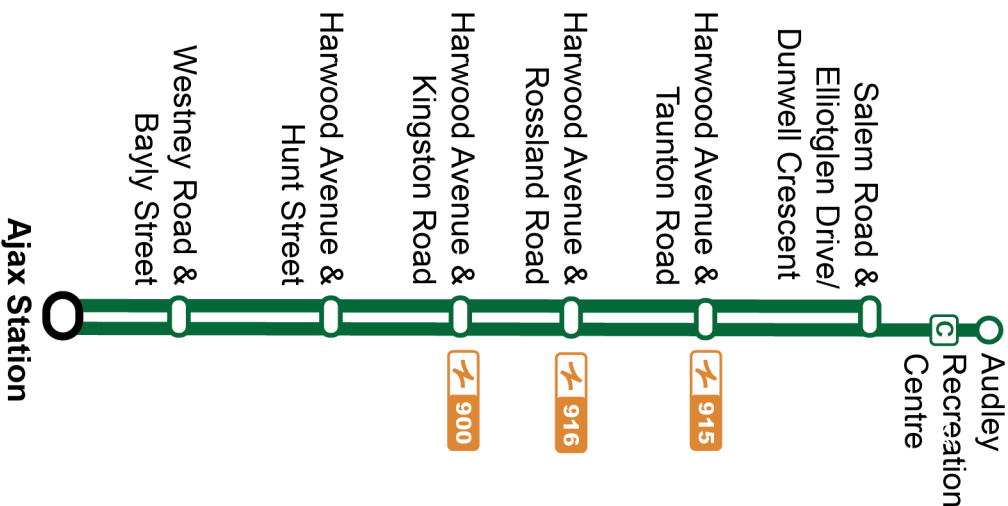

Service is available 24 hours a day. See DurhamRegionTransit.com for more information.

Dashes indicate the stop is not served by a trip. Trip notes are indicated by a letter or symbol and explained at the bottom of each timetable. Schedule times are shown in 24-hour clock. If you require this information in an accessible format, please contact Customer Service at 1-866-247-0055. See durhamregiontransit.com for more information.

Saturday and Sunday		South			
Salem Northbound @ Elliottglen Stop #93137	Harwood Southbound @ Taunton Stop #93139	Harwood Southbound @ Rossland Stop #2144	Harwood Southbound @ Kingston Stop #2151	Harwood Southbound @ Hunt Stop #91000	Ajax Station Platform 8 Stop #2569
05:45	05:48	05:52	5:56	05:59	6:07
06:15	06:18	06:22	6:26	06:29	6:37
06:45	06:48	06:52	6:56	06:59	7:07
07:15	07:18	07:22	7:26	07:29	7:37
07:45	07:48	07:52	7:56	07:59	8:07
08:14	8:16	8:20	8:26	8:30	8:37
08:44	8:46	8:50	8:56	9:00	9:07
09:14	9:16	9:20	9:26	9:30	9:37
09:44	9:46	9:50	9:56	10:00	10:07
10:14	10:16	10:20	10:26	10:30	10:37
10:44	10:46	10:50	10:56	11:00	11:07
11:14	11:16	11:20	11:26	11:30	11:37
11:44	11:46	11:50	11:56	12:00	12:07
12:14	12:16	12:20	12:26	12:30	12:37
12:44	12:46	12:50	12:56	13:00	13:07
13:14	13:16	13:20	13:26	13:30	13:37
13:44	13:46	13:50	13:56	14:00	14:07
14:14	14:16	14:20	14:26	14:30	14:37
14:44	14:46	14:50	14:56	15:00	15:07
15:14	15:16	15:20	15:26	15:30	15:37
15:44	15:46	15:50	15:56	16:00	16:07
16:14	16:16	16:20	16:26	16:30	16:37
16:44	16:46	16:50	16:56	17:00	17:07
17:14	17:16	17:20	17:26	17:30	17:37
17:44	17:46	17:50	17:56	18:00	18:07
18:14	18:16	18:20	18:26	18:30	18:37
18:44	18:46	18:50	18:56	19:00	19:07
19:14	19:16	19:20	19:26	19:30	19:37
19:44	19:46	19:50	19:56	20:00	20:07
20:14	20:16	20:20	20:26	20:30	20:37
20:44	20:46	20:50	20:56	21:00	21:07
21:14	21:16	21:20	21:26	21:30	21:37