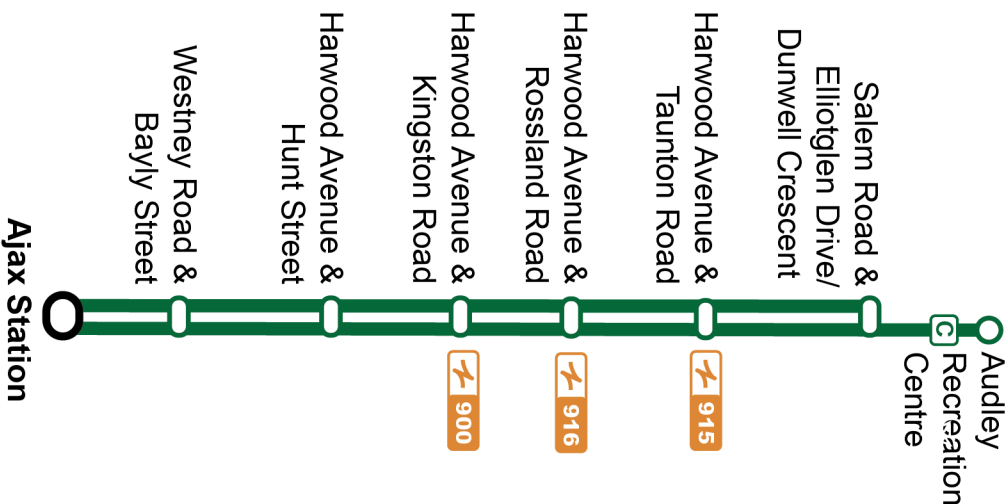

Service is available 24 hours a day. See [DurhamRegionTransit.com](http://DurhamRegionTransit.com) for more information.

Dashes indicate the stop is not served by a trip. Trip notes are indicated by a letter or symbol and explained at the bottom of each timetable. Schedule times are shown in 24-hour clock. If you require this information in an accessible format, please contact Customer Service at 1-866-247-0055. See [durhamregiontransit.com](http://durhamregiontransit.com) for more information.

Weekday						North
Ajax Station Platform 8 <b>Stop #2569</b>	Harwood Northbound @ Kings Crescent (South stop) <b>Stop #2073</b>	Harwood Northbound @ Kingston <b>Stop #2158</b>	Harwood Northbound @ Rossland <b>Stop #2164</b>	Harwood Northbound @ Taunton <b>Stop #93140</b>	Salem Southbound @ Dunwell <b>Stop #93138</b>	Audley Recreation Centre <b>Stop #94232</b>
C 17:45	17:56	18:01	18:06	18:10	-	18:15
18:00	18:11	18:16	18:21	18:25	18:27	-
C 18:15	18:26	18:31	18:36	18:40	-	18:45
18:30	18:41	18:46	18:51	18:55	18:57	-
C 18:45	18:56	19:01	19:06	19:10	-	19:15
19:00	19:11	19:16	19:21	19:25	19:27	-
19:30	19:38	19:43	19:48	19:52	19:54	-
20:00	20:08	20:13	20:18	20:22	20:24	-
20:30	20:38	20:43	20:48	20:52	20:54	-
21:00	21:07	21:11	21:15	21:19	21:21	-
21:30	21:37	21:41	21:45	21:49	21:51	-
22:00	22:07	22:11	22:15	22:19	22:21	-
<b>C To Audley Recreation Centre</b>						