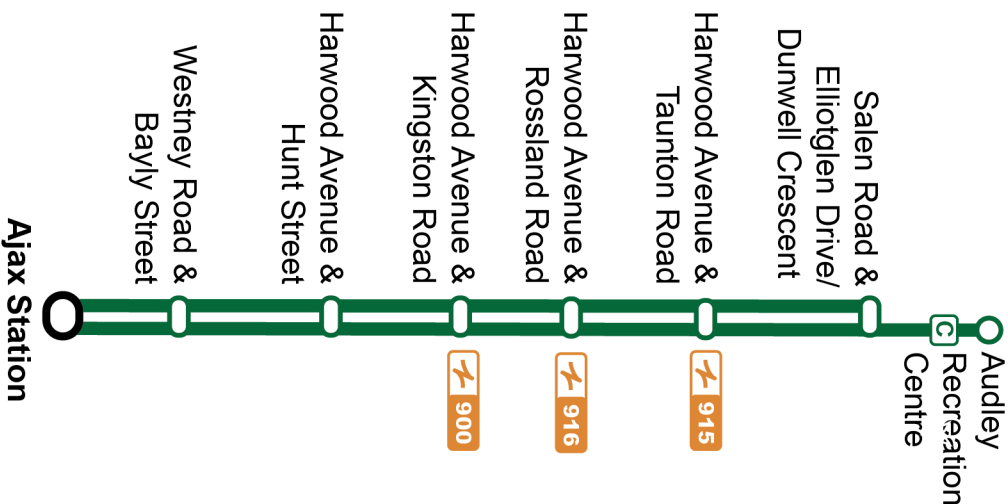

Service is available 24 hours a day. See [DurhamRegionTransit.com](http://DurhamRegionTransit.com) for more information.

Dashes indicate the stop is not served by a trip. Trip notes are indicated by a letter or symbol and explained at the bottom of each timetable. Schedule times are shown in 24-hour clock. If you require this information in an accessible format, please contact Customer Service at 1-866-247-0055. See [durhamregiontransit.com](http://durhamregiontransit.com) for more information.

Weekday						North
Ajax Station Platform 8 <b>Stop #2569</b>	Harwood Northbound @ Kings Crescent (South stop) <b>Stop #2073</b>	Harwood Northbound @ Kingston <b>Stop #2158</b>	Harwood Northbound @ Rossland <b>Stop #2164</b>	Harwood Northbound @ Taunton <b>Stop #93140</b>	Salem Southbound @ Dunwell <b>Stop #93138</b>	Audley Recreation Centre <b>Stop #94232</b>
C 17:45	17:56	18:01	18:06	18:10	18:11	18:15
18:00	18:11	18:16	18:21	18:25	18:27	-
C 18:15	18:26	18:31	18:36	18:40	18:41	18:45
18:30	18:41	18:46	18:51	18:55	18:57	-
C 18:45	18:56	19:01	19:06	19:10	19:11	19:15
19:00	19:11	19:16	19:21	19:25	19:27	-
C 19:30	19:38	19:43	19:48	19:52	19:54	-
20:00	20:08	20:13	20:18	20:22	20:24	-
C 20:30	20:38	20:43	20:48	20:52	20:54	-
21:00	21:07	21:11	21:15	21:19	21:21	-
C 21:30	21:37	21:41	21:45	21:49	21:51	-
22:00	22:07	22:11	22:15	22:19	22:21	-
<b>C To Audley Recreation Centre</b>						