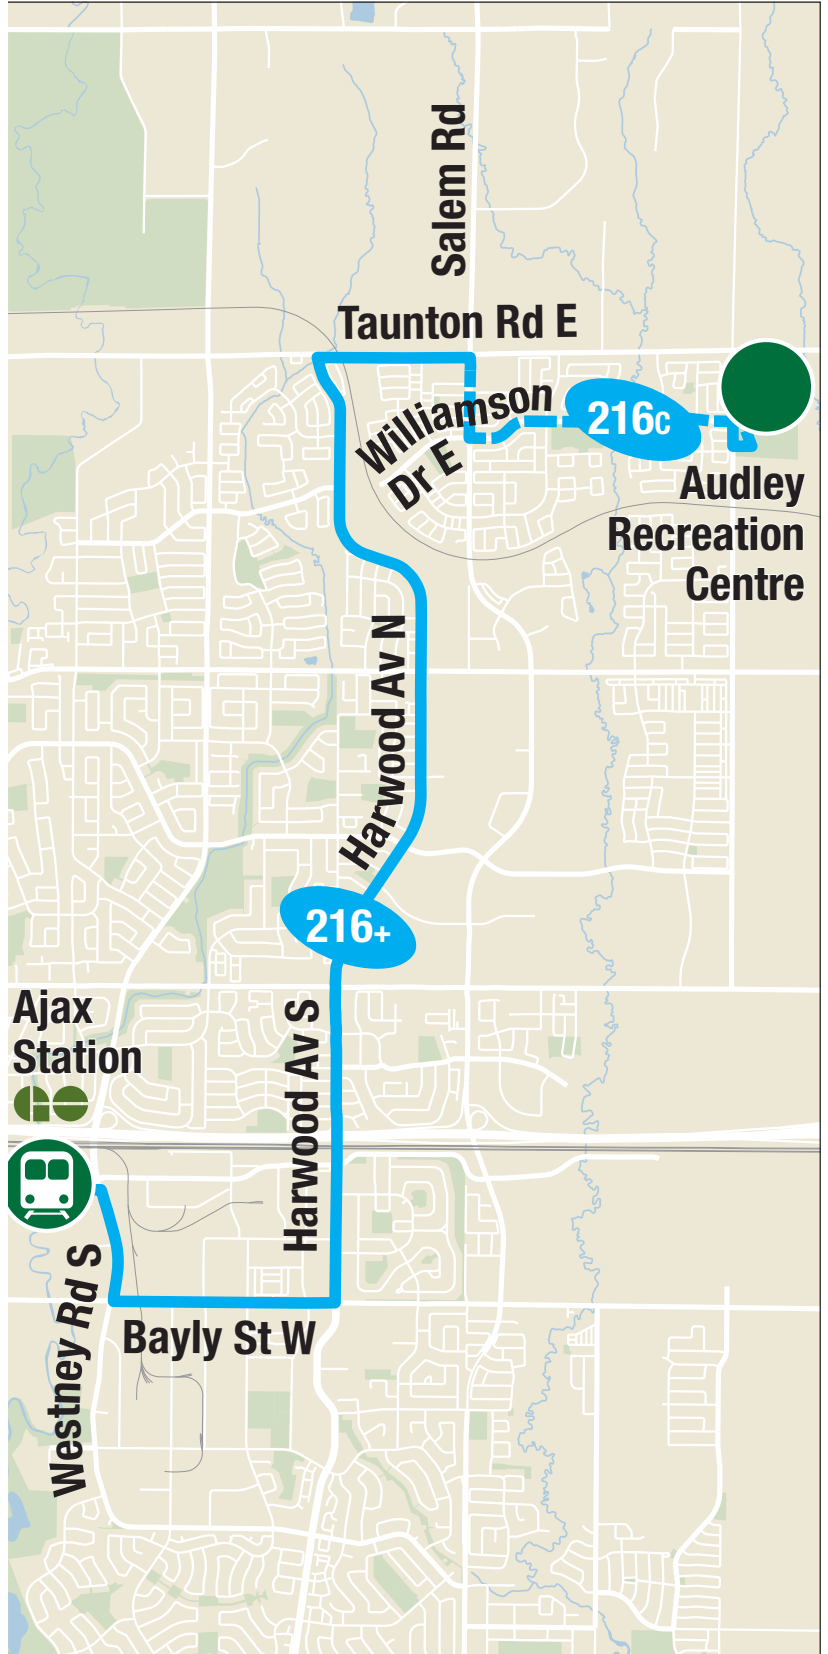

Effective May 5, 2025

Just turn up and go

Between Ajax Station and Taunton Road, catch a bus every 20 minutes or better on weekdays, 7:00 to 9:00 and 16:00 to 19:00. Service is every 30 minutes at other times.

24 Hour Service

Service is available 24 hours a day. Provided by On Demand or alternate Scheduled Route. See DurhamRegionTransit.com for more information.

If you require this information in an accessible format, please contact Customer Service at 1-866-247-0055.

Visit DurhamRegionTransit.com

Get schedules, fare information, service alerts and more.

Speak with us

Call 1-866-247-0055.

Download public transit apps

Download the DRT On Demand or Transit App to plan trips.

Find us on social media

Find Durham Region Transit on Facebook, Instagram, and X.

Reading the schedule

Dashes indicate the stop is not served by a trip.

23:27

-

B 23:50 23:56 0:05
B - To Ajax Station

Trip notes are indicated by a letter or symbol and explained at the bottom of each timetable.

Schedule times are shown in 24-hour clock.