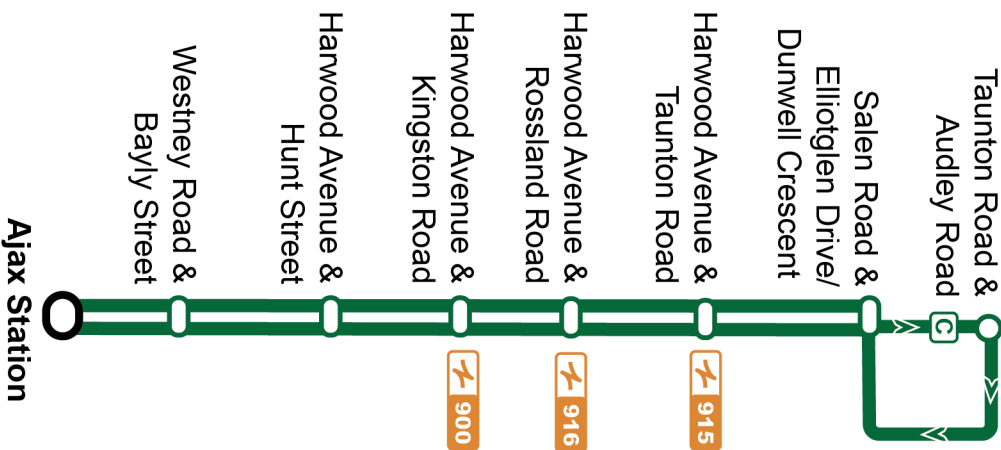

Service is available 24 hours a day. See DurhamRegionTransit.com for more information.

Dashes indicate the stop is not served by a trip. Trip notes are indicated by a letter or symbol and explained at the bottom of each timetable. Schedule times are shown in 24-hour clock. If you require this information in an accessible format, please contact Customer Service at 1-866-247-0055. See durhamregiontransit.com for more information.

Weekday						North
Ajax Station Stop #2569	Harwood Northbound @ Kings Crescent (South stop) Stop #2073	Harwood Northbound @ Kingston Stop #2158	Harwood Northbound @ Rossland Stop #2164	Harwood Northbound @ Taunton Stop #93140	Salem @ Dunwell Stop #93138	
06:22	06:29	06:33	06:38	06:42	06:44	
06:52	06:59	07:03	07:08	07:12	07:14	
C 07:05	07:12	07:16	07:21	07:25	-	
07:22	07:29	07:33	07:38	07:42	07:44	
C 07:35	07:42	07:46	07:51	07:55	-	
07:52	07:59	08:03	08:08	08:12	08:14	
C 08:05	08:12	08:16	08:21	08:25	-	
08:22	08:29	08:33	08:38	08:42	08:44	
C 08:35	08:42	08:46	08:51	08:55	-	
09:00	09:07	09:11	09:16	09:20	09:22	
09:30	09:37	09:41	09:46	09:50	09:52	
10:00	10:07	10:11	10:16	10:20	10:22	
10:30	10:37	10:41	10:46	10:50	10:52	
11:00	11:07	11:11	11:16	11:20	11:22	
11:30	11:37	11:41	11:46	11:50	11:52	
12:00	12:07	12:11	12:16	12:20	12:22	
12:30	12:37	12:41	12:46	12:50	12:52	
13:00	13:07	13:11	13:16	13:20	13:22	
13:30	13:37	13:41	13:46	13:50	13:52	
14:00	14:07	14:11	14:16	14:20	14:22	
14:30	14:37	14:41	14:46	14:50	14:52	
C 14:45	14:52	14:56	15:01	15:05	-	
15:00	15:07	15:11	15:16	15:20	15:22	
C 15:15	15:22	15:26	15:31	15:35	-	
15:30	15:39	15:44	15:49	15:53	15:55	
C 15:45	15:54	15:59	16:04	16:08	-	
16:00	16:09	16:14	16:19	16:23	16:25	
C 16:15	16:24	16:29	16:34	16:38	-	
16:30	16:39	16:44	16:49	16:53	16:55	
C 16:45	16:54	16:59	17:04	17:08	-	
17:00	17:09	17:14	17:19	17:23	17:25	
C 17:15	17:24	17:29	17:34	17:38	-	
17:30	17:39	17:44	17:49	17:53	17:55	
C 17:45	17:54	17:59	18:04	18:08	-	
C To Audley Road via Taunton						