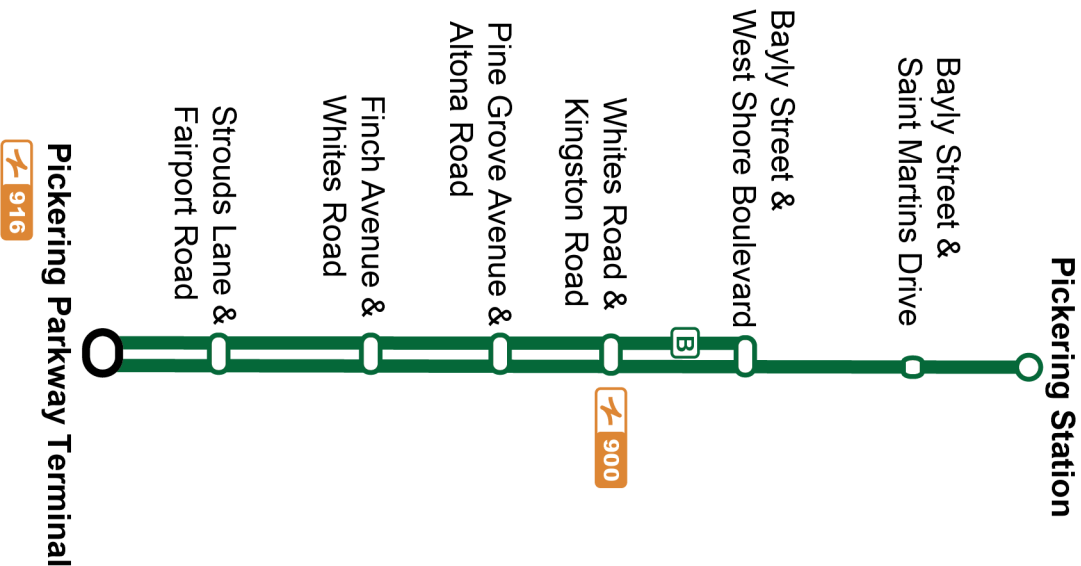

Weekday					East
Pickering Station Platform 8 Stop #2549	West Shore Southbound @ Vistula Stop #1645	Whites Northbound @ Kingston Stop #93217	Pine Grove Eastbound @ Altona Stop #93231	Finch Eastbound @ Whites Stop #93944	Pickering Parkway Terminal Platform B12/ Stop #93112
04:40	04:46	04:51	05:03	05:08	05:18
05:10	05:16	05:21	05:33	05:38	05:48
05:40	05:47	05:52	06:04	06:09	06:19
06:10	06:17	06:22	06:34	06:39	06:49
06:40	06:47	06:54	07:06	07:11	07:21
07:10	07:17	07:24	07:36	07:41	07:51
07:40	07:47	07:54	08:06	08:11	08:21
08:10	08:17	08:24	08:36	08:41	08:51
08:40	08:47	08:54	09:06	09:11	09:21
09:10	09:17	09:22	09:34	09:39	09:49
09:40	09:47	09:52	10:04	10:09	10:19
10:10	10:17	10:22	10:34	10:39	10:49
10:40	10:47	10:52	11:04	11:09	11:19
11:10	11:17	11:22	11:34	11:39	11:49
11:40	11:47	11:52	12:04	12:09	12:19
12:10	12:17	12:22	12:34	12:39	12:49
12:40	12:47	12:52	13:04	13:09	13:19
13:10	13:17	13:22	13:34	13:39	13:49
13:40	13:47	13:52	14:04	14:09	14:19
14:10	14:17	14:24	14:36	14:41	14:51
14:40	14:47	14:54	15:06	15:11	15:21
15:10	15:17	15:24	15:36	15:41	15:51
15:40	15:47	15:54	16:06	16:11	16:21
16:10	16:17	16:24	16:36	16:41	16:51
16:40	16:47	16:54	17:06	17:11	17:21
17:10	17:17	17:24	17:36	17:41	17:51
17:40	17:47	17:54	18:06	18:11	18:21
18:10	18:17	18:24	18:36	18:41	18:51
18:40	18:47	18:54	19:06	19:11	19:21
19:10	19:16	19:21	19:33	19:38	19:48
19:40	19:46	19:51	20:03	20:08	20:18
20:10	20:16	20:21	20:33	20:38	20:48
20:40	20:46	20:51	21:03	21:08	21:18
21:10	21:16	21:21	21:33	21:38	21:48