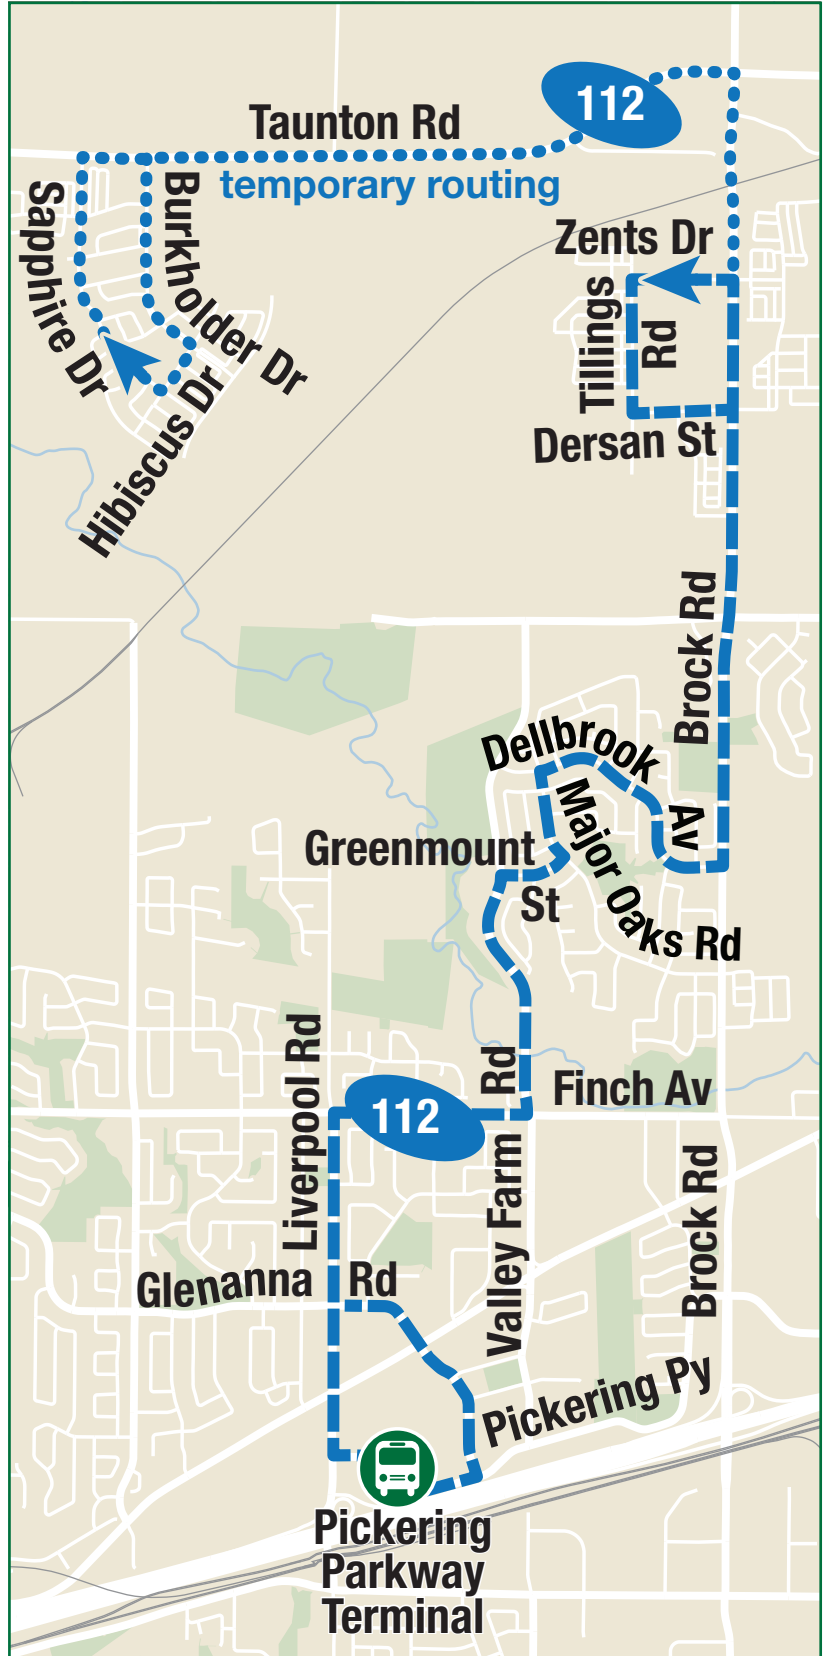

### Reading the schedule

Dashes indicate the stop is not served by a trip.

Trip notes are indicated by a letter or symbol and explained at the bottom of each timetable.

Schedule times are shown in 24-hour clock.

Weekday		North	
Pickering Parkway Terminal Platform B12 <b>Stop #93112</b>	Liverpool Northbound @ Kingston <b>Stop #1730</b>	Brock Road Northbound @ Rossland <b>Stop #94082</b>	Burkholder Southbound @ Belcourt <b>Stop #93580</b>
06:53	06:54	07:05	07:17
07:23	07:24	07:35	07:47
07:53	07:54	08:05	08:17
08:23	08:24	08:35	08:47
08:53	08:54	09:05	09:17
09:25	09:26	09:35	09:47
09:55	09:56	10:05	10:17
10:25	10:26	10:35	10:47
10:55	10:56	11:05	11:17
11:25	11:26	11:35	11:47
11:55	11:56	12:05	12:17
12:25	12:26	12:38	12:49
12:49	12:50	13:02	13:13
13:20	13:21	13:33	13:44
13:42	13:43	13:55	14:06
14:12	14:13	14:25	14:36
14:42	14:43	14:55	15:06
15:12	15:13	15:25	15:36
15:42	15:43	15:55	16:06
16:12	16:13	16:26	16:38
16:42	16:43	16:56	17:08
17:12	17:13	17:26	17:38
17:42	17:43	17:56	18:08
18:12	18:13	18:26	18:38
18:42	18:43	18:56	19:08
19:12	19:13	19:26	19:38

Saturday & Sunday North			
Pickering Parkway Terminal Platform B12 <b>Stop #93112</b>	Liverpool Northbound @ Kingston <b>Stop #1730</b>	Brock Road Northbound @ Rossland <b>Stop #94082</b>	Burkholder Southbound @ Belcourt <b>Stop #93580</b>
07:18	07:19	07:28	07:40
08:18	08:19	08:28	08:40
09:18	09:19	09:28	09:40
10:18	10:19	10:28	10:40
11:18	11:19	11:28	11:40
12:18	12:19	12:28	12:40
13:18	13:19	13:28	13:40
14:18	14:19	14:28	14:40
15:18	15:19	15:28	15:40
16:18	16:19	16:28	16:40
17:18	17:19	17:28	17:40
18:18	18:19	18:28	18:40
19:18	19:19	19:28	19:40
20:18	20:19	20:28	20:40