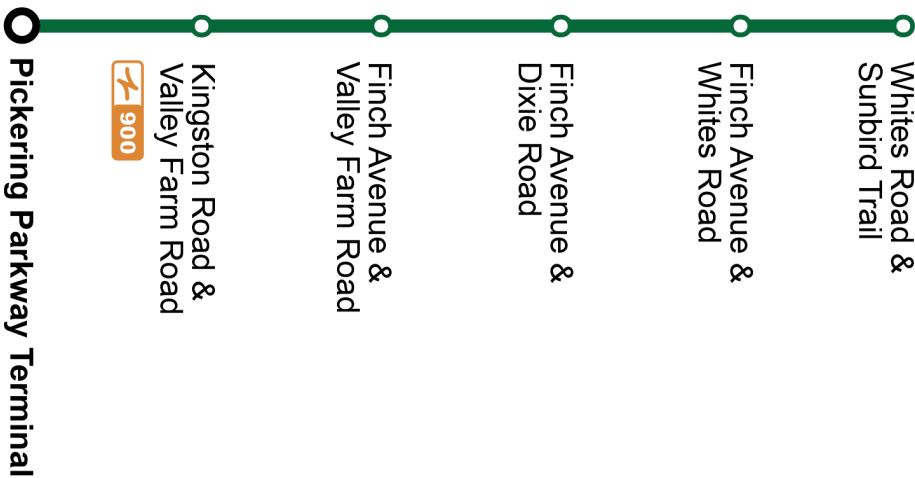

On Demand service is available at select stops on this route when scheduled bus service is not operating. See DurhamRegionTransit.com for more information.

Service is available 24 hours a day. See DurhamRegionTransit.com for more information.

Dashes indicate the stop is not served by a trip. Trip notes are indicated by a letter or symbol and explained at the bottom of each timetable. Schedule times are shown in 24-hour clock. If you require this information in an accessible format, please contact Customer Service at 1-866-247-0055. See durhamregiontransit.com for more information.