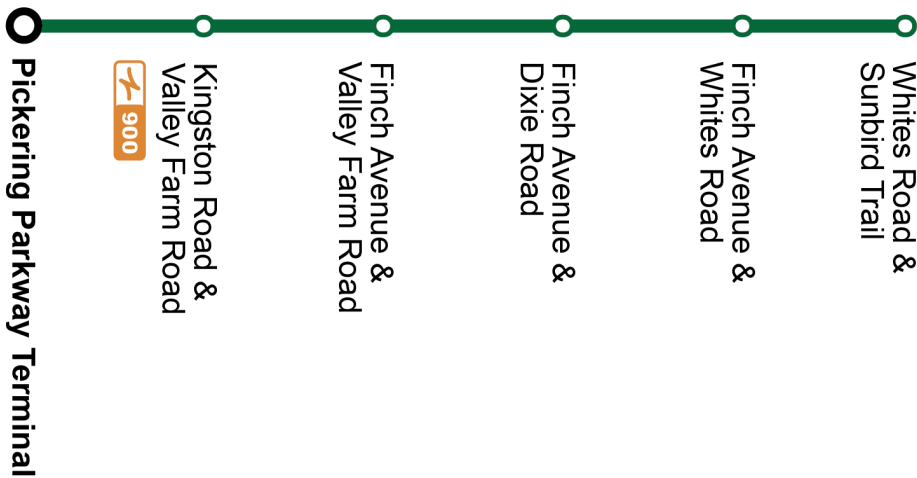


 On Demand service is available at select stops on this route when scheduled bus service is not operating. See [DurhamRegionTransit.com](http://DurhamRegionTransit.com) for more information.

 Service is available 24 hours a day. See [DurhamRegionTransit.com](http://DurhamRegionTransit.com) for more information.

Dashes indicate the stop is not served by a trip. Trip notes are indicated by a letter or symbol and explained at the bottom of each timetable. Schedule times are shown in 24-hour clock. If you require this information in an accessible format, please contact Customer Service at 1-866-247-0055. See [durhamregiontransit.com](http://durhamregiontransit.com) for more information.