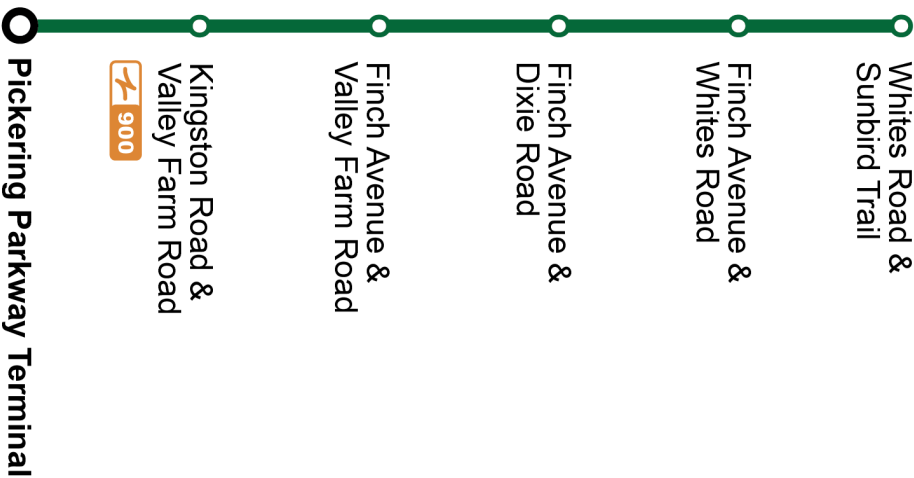

Dashes indicate the stop is not served by a trip. Trip notes are indicated by a letter or symbol and explained at the bottom of each timetable. Schedule times are shown in 24-hour clock. If you require this information in an accessible format, please contact Customer Service at 1-866-247-0055. See [durhamregiontransit.com](http://durhamregiontransit.com) for more information.

## 110 Finch

Effective June 20, 2022

Weekday			West
Pickering Parkway Terminal <b>Stop #93112</b>	Finch @ Valley Farm <b>Stop #1792</b>	Finch @ Dixie <b>Stop #1870</b>	Whites @ Sunbird Trail <b>Stop #1751</b>
05:50	05:55	05:58	06:01
06:20	06:25	06:28	06:31
06:50	06:55	06:58	07:01
07:20	07:25	07:28	07:31
07:50	07:55	07:58	08:01
08:20	08:25	08:28	08:31
08:50	08:55	08:58	09:01
09:20	09:25	09:28	09:31
09:50	09:55	09:58	10:01
10:20	10:25	10:28	10:31
10:50	10:55	10:58	11:01
11:20	11:25	11:28	11:31
11:50	11:55	11:58	12:01
12:20	12:25	12:28	12:31
12:50	12:55	12:58	13:01
13:20	13:25	13:28	13:31
13:50	13:56	13:58	14:02
14:20	14:26	14:28	14:32
14:50	14:56	14:58	15:02
15:20	15:26	15:28	15:32
15:50	15:56	15:58	16:02
16:20	16:26	16:28	16:32
16:50	16:56	16:59	17:03
17:20	17:26	17:29	17:33
17:50	17:56	17:59	18:03
18:20	18:26	18:28	18:32
18:50	18:56	18:58	19:02
19:20	19:26	19:28	19:32
19:55	20:01	20:03	20:07
20:25	20:31	20:33	20:37
21:25	21:31	21:33	21:37