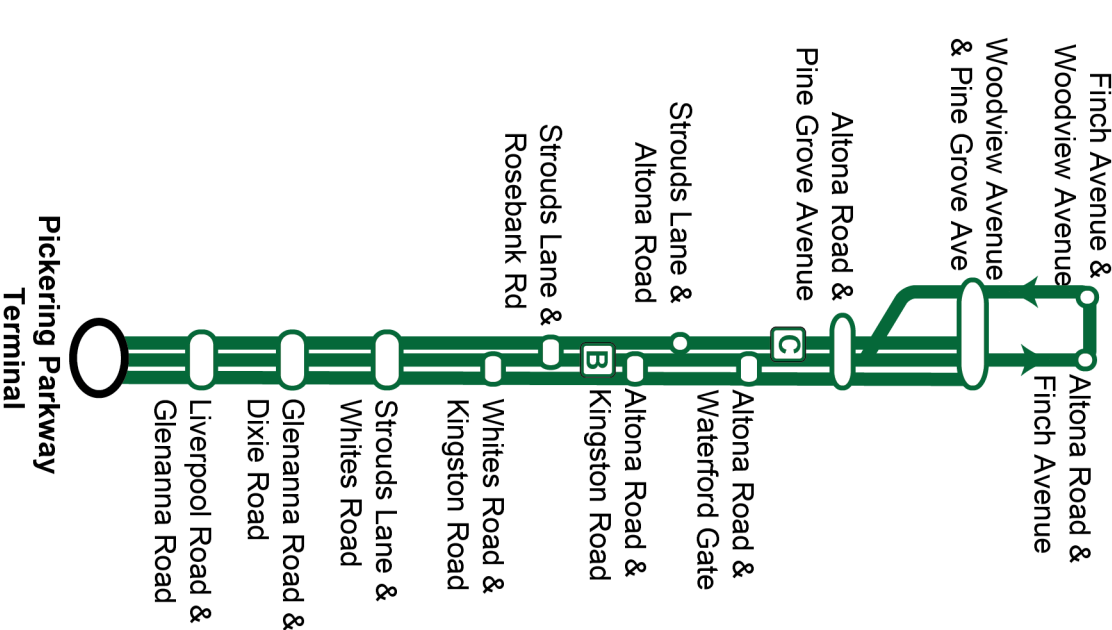

Weekday		East					
Altona Northbound @ Pine Grove Stop #94209	Altona @ Shadow Stop #3515	Pine Grove Westbound@ Altona Stop #93232	Waterford @ Forestview Stop #3004	Strouds Eastbound @ Whites Stop #94190	Whites @ Strouds Northbound Stop #1746	Pickering Parkway Terminal Platform B12 Stop #93112	
B 05:20	05:21	-	05:30	-	05:38	05:48	
B 05:50	05:51	-	06:00	-	06:08	06:18	
B 06:20	06:21	-	06:30	-	06:38	06:48	
B 06:50	06:51	-	07:00	-	07:08	07:18	
B 07:20	07:21	-	07:30	-	07:38	07:48	
B 07:50	07:51	-	08:00	-	08:08	08:18	
-	-	08:23	08:30	-	08:38	08:48	
-	-	08:53	09:00	-	09:08	09:18	
-	-	09:23	09:30	-	09:38	09:48	
-	-	09:53	10:00	-	10:08	10:18	
-	-	10:23	10:30	-	10:38	10:48	
-	-	10:53	11:00	-	11:08	11:18	
-	-	11:23	11:30	-	11:38	11:48	
-	-	11:53	12:00	-	12:08	12:18	
-	-	C12:23	12:30	12:35	-	12:45	
-	-	C12:53	13:00	13:05	-	13:15	
-	-	C13:23	13:30	13:35	-	13:45	
-	-	C13:53	14:00	14:05	-	14:15	
-	-	C14:23	14:30	14:35	-	14:45	
-	-	C14:53	15:00	15:05	-	15:15	
-	-	C15:23	15:30	15:35	-	15:45	
-	-	C15:53	16:00	16:05	-	16:15	
B 16:23	16:24	-	16:33	16:38	-	16:48	
B 16:53	16:54	-	17:03	17:08	-	17:18	
B 17:13	17:14	-	17:23	17:28	-	17:38	
B 17:43	17:44	-	17:53	17:58	-	18:08	
B 18:13	18:14	-	18:23	18:28	-	18:38	
B 18:43	18:44	-	18:53	18:58	-	19:08	
B 19:13	19:14	-	19:23	-	-	-	
B To Pickering Parkway or Waterford & Forestview via Finch & Altona C To Pickering Parkway via Strouds							