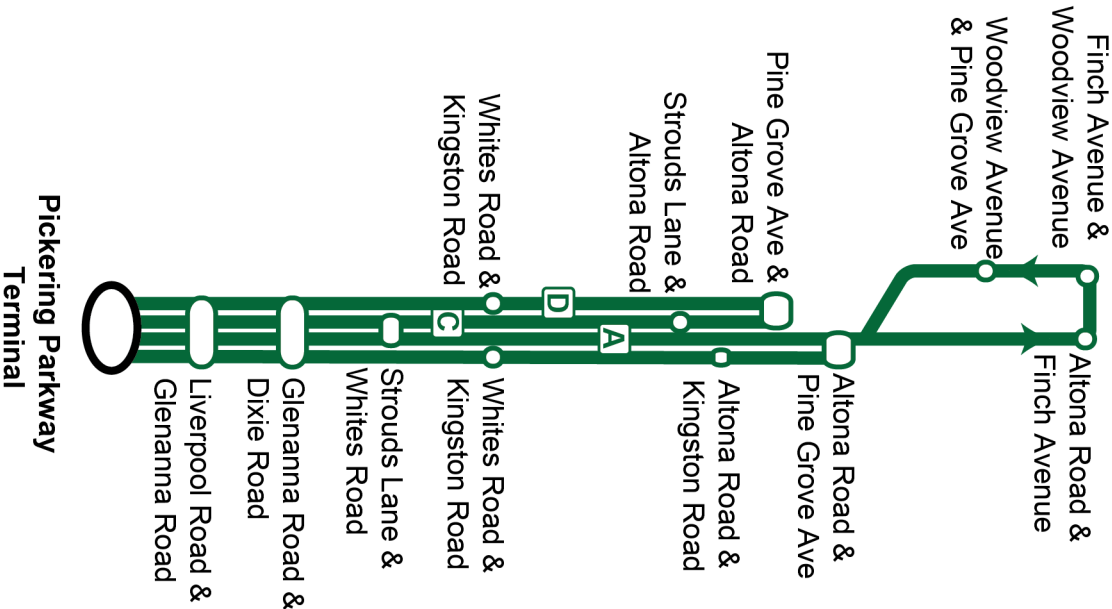

On Demand service is available at select stops on this route when scheduled bus service is not operating. See DurhamRegionTransit.com for more information.

Service is available 24 hours a day. See DurhamRegionTransit.com for more information.

Trip notes are indicated by a letter or symbol and explained at the bottom of each timetable. Schedule times are shown in 24-hour clock. If you require this information in an accessible format, please contact Customer Service at 1-866-247-0055. See durhamregiontransit.com for more information.