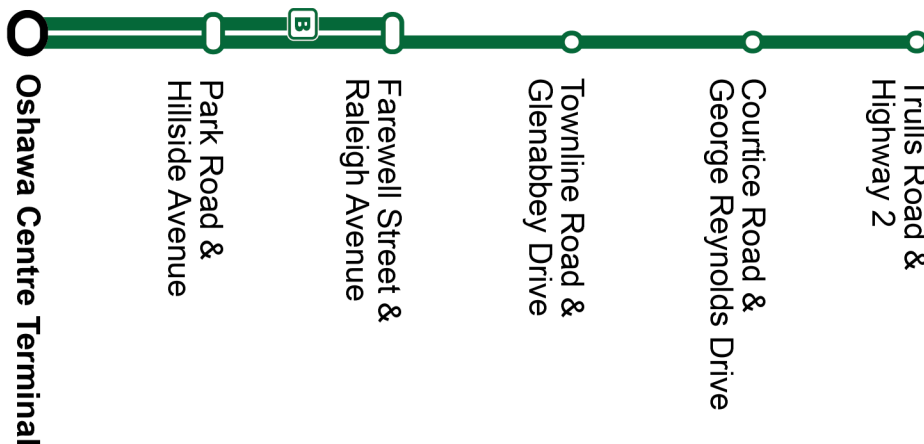

Sunday	East
Oshawa Centre Terminal Stop #2595	Farewell Northbound @ Raleigh Stop #3114
B 10:23	10:37
B 10:53	11:07
B 11:23	11:37
B 11:53	12:07
B 12:23	12:37
B 12:53	13:07
B 13:23	13:37
B 13:53	14:07
B 14:23	14:37
B 14:53	15:07
B 15:23	15:37
B 15:53	16:07
B 16:23	16:37
B 16:53	17:07
B 17:23	17:37
B 17:53	18:07
B	To Farewell & Raleigh

Sunday	West
Farewell Southbound @ Raleigh Stop #1119	Oshawa Centre Terminal Stop #2595
10:08	10:22
10:38	10:52
11:08	11:22
11:38	11:52
12:08	12:22
12:38	12:52
13:08	13:22
13:38	13:52
14:08	14:22
14:38	14:52
15:08	15:22
15:38	15:52
16:08	16:22
16:38	16:52
17:08	17:22
17:38	17:52

On Demand service is available at stops on this route when scheduled bus service is not operating.

See DurhamRegionTransit.com for more information.

Trip notes are indicated by a letter or symbol and explained at the bottom of each timetable. Schedule times are shown in 24-hour clock. If you require this information in an accessible format, please contact Customer Service at 1-866-247-0055. See durhamregiontransit.com for more information.