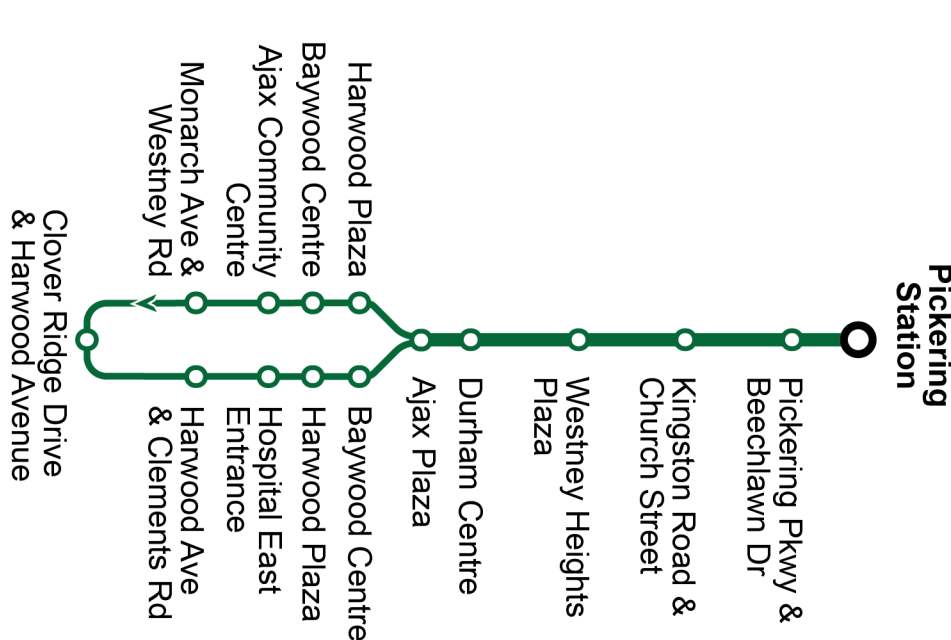

Weekday and Weekend - East					
Pickering Station Stop #2549	Kingston Eastbound @ Elizabeth Stop #2233	Durham Centre Westbound @ Harwood Stop #90003	Harwood Southbound @ Kings Crescent Stop #2076	Kitney @ Lakeridge Health Ajax Pickering Stop #3328	Westney Eastbound @ Harwood Stop #2276
11:36	11:49	12:10	12:15	12:24	12:27
13:36	13:49	14:10	14:15	14:24	14:27
15:36	15:49	16:09	16:14	16:22	16:25

Weekday and Weekend - West							
Westney Eastbound @ Harwood Stop #2276	Northbound @ 655 Harwood Stop #2068	Lakeridge Health Ajax Pickering East Entrance Stop #3615	Ajax Plaza Stop #2336	Durham Centre Westbound @ Harwood Stop #90003	Kingston Westbound @ Elizabeth Stop #1601	Pickering Parkway Westbound @ Beachlawn Stop #1947	Pickering Station Stop #2549
10:33	10:39	10:41	10:52	11:08	11:16	11:19	11:30
12:33	12:39	12:41	12:52	13:08	13:16	13:19	13:30
14:30	14:36	14:38	14:50	15:06	15:15	15:18	15:30
16:25	16:31	-	-	-	-	-	-

Dashes indicate the stop is not served by a trip. Trip notes are indicated by a letter or symbol and explained at the bottom of each timetable. Schedule times are shown in 24-hour clock. If you require this information in an accessible format, please contact Customer Service at 1-866-247-0055. See durhamregiontransit.com for more information.